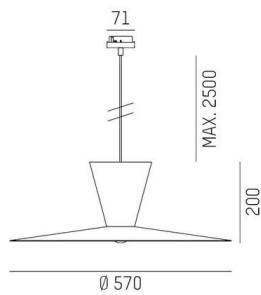

## WIZARD

114-0291000567500

WIZARD L VOLARE PDI SUSPENSION WITH 2-PH VOLARE ADAPTER made of aluminium, similar to RAL 9016, aluminium shade black gold, beam see light source, light output direct / indirect, tilting 5°, dimmability: not dimmable, cable black, fabric, adapter/ceiling base white, pendant length 2500mm, IP20 without lamp,

## TECHNICAL DETAILS

Light source	AGL A60 7W
Number of sockets	1x
Socket	E27
Luminous flux [lm]	see light source
Colour temperature	see light source
CRI	see light source
Optics	aluminium shade
Dimmability	not dimmable
Light emission area	direct / indirect
Beam angle	see light source
Voltage	220-240V 50/60Hz
Length [mm]	2500
Height [mm]	200
Length pendant [mm]	2500
Diameter [mm]	570
IP protection class	IP20
IP protection class	protection cl. I
Material	aluminium
RAL	9016
Colour of glass/shade	black gold
Colour of adapter / ceiling base	white
Cable	black, fabric
Net weight [kg]	1.52
EAN number	9010506734331