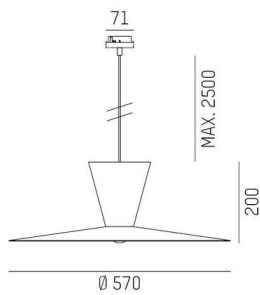

WIZARD

114-0291000666500

WIZARD L VOLARE PDI SUSPENSION WITH 2-PH VOLARE ADAPTER made of aluminium, similar to RAL 9016, aluminium shade black black, beam see light source, light output direct / indirect, tilting 5°, dimmability: not dimmable, cable black, fabric, adapter/ceiling base black, pendant length 2500mm, IP20 without lamp,

SKETCH

TECHNICAL DETAILS

Light source	AGL A60 7W
Number of sockets	1x
Socket	E27
Luminous flux [lm]	see light source
Colour temperature	see light source
CRI	see light source
Optics	aluminium shade
Dimmability	not dimmable
Light emission area	direct / indirect
Beam angle	see light source
Voltage	220-240V 50/60Hz
Length [mm]	2500
Height [mm]	200
Length pendant [mm]	2500
Diameter [mm]	570
IP protection class	IP20
IP protection class	protection cl. I
Material	aluminium
RAL	9016
Colour of glass/shade	black black
Colour of adapter / ceiling base	black
Cable	black, fabric
Net weight [kg]	1.52
EAN number	9010506734294