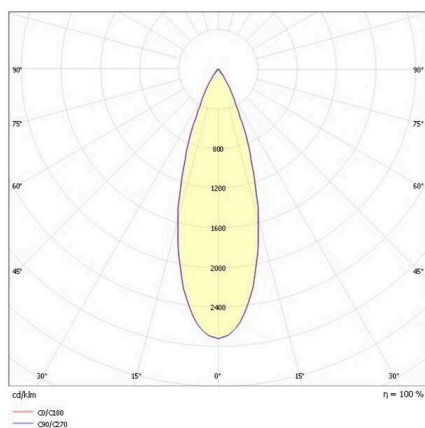

DIVO

192-202020002955d

DIVO SHORT PD SUSPENSION made of aluminium, white, similar to RAL 9003, high quality plastic lens beam 36°, light output direct, with converter, max. 250mA, dimmability: DALI, cable white, adapter/ceiling base white, pendant length 3000mm, IP20

SKETCH

TECHNICAL DETAILS

Light source	LED
System performance [W]	11
Luminous flux [lm]	680
Current sec. [mA]	250
Colour temperature	3000K
CRI	>90
Optics	high quality plastic lens with converter
Converter	DALI
Dimmability	direct
Light emission area	36°
Beam angle	220-240V 50/60Hz
Voltage	
Length [mm]	300
Length pendant [mm]	3000
Diameter [mm]	57
IP protection class	IP20
IP protection class	protection cl. II
Material	aluminium
Colour of body	white
RAL	9003
Colour of adapter / ceiling base	white
Cable	white
Lifetime [h]	L80 B10 20 000
Energy efficiency class	F
Net weight [kg]	1.30
EAN number	9010506764079

LIGHT DISTRIBUTION CURVE

Energy label

The values are rated values. Power and luminous flux are initially subject to a tolerance of +/- 10%.
 Colour temperature tolerance: +/- 150 K. The values apply to an ambient temperature of 25°C unless otherwise specified.