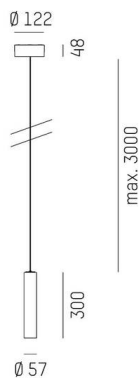

DIVO

192-202020002955d

DIVO SHORT PD SUSPENSION made of aluminium, white, similar to RAL 9003, high quality plastic lens beam 36°, light output direct, with converter, max. 250mA, dimmability: DALI, cable white, adapter/ceiling base white, pendant length 3000mm, IP20

SKETCH

TECHNICAL DETAILS

Light source	LED
System performance [W]	11
Luminous flux [lm]	680
Current sec. [mA]	250
Colour temperature	3000K
CRI	>90
Optics	high quality plastic lens with converter
Converter	DALI
Dimmability	direct
Light emission area	36°
Beam angle	220-240V 50/60Hz
Voltage	
Length [mm]	300
Length pendant [mm]	3000
Diameter [mm]	57
IP protection class	IP20
IP protection class	protection cl. II
Material	aluminium
Colour of body	white
RAL	9003
Colour of adapter / ceiling base	white
Cable	white
Lifetime [h]	L80 B10 20 000
Energy efficiency class	F
Net weight [kg]	1.30
EAN number	9010506764079

LIGHT DISTRIBUTION CURVE

Energy label

The values are rated values. Power and luminous flux are initially subject to a tolerance of +/- 10%.
 Colour temperature tolerance: +/- 150 K. The values apply to an ambient temperature of 25°C unless otherwise specified.