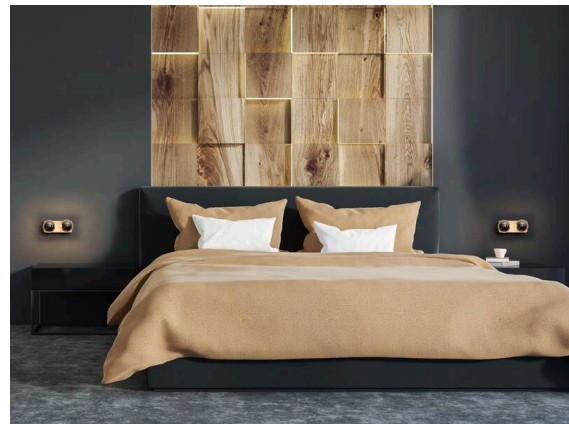

## TUPAQ

116-0111005000500

TUPAQ SD WALL / CEILING LUMINAIRE white, similar to RAL 9016, decor copper, beam see light source, light output direct, dimmability: not dimmable, IP20 without lamp,