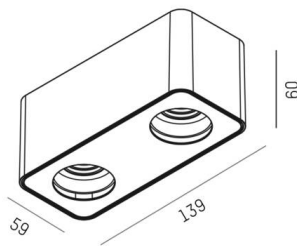

## TUPAQ

116-0111005000500

TUPAQ SD WALL / CEILING LUMINAIRE white, similar to RAL 9016, decor copper, beam see light source, light output direct, dimmability: not dimmable, IP20 without lamp,

## TECHNICAL DETAILS

Light source	AGL A60 7W
Number of sockets	2x
Socket	E27
Luminous flux [lm]	see light source
Colour temperature	see light source
CRI	see light source
Dimmability	not dimmable
Light emission area	direct
Beam angle	see light source
Voltage	220-240V 50/60Hz
Length [mm]	139
Width [mm]	59
Height [mm]	60
IP protection class	IP20
IP protection class	protection cl. I
Colour of body	white
RAL	9016
Colour of decor	copper
Net weight [kg]	0.35
EAN number	9010506682021