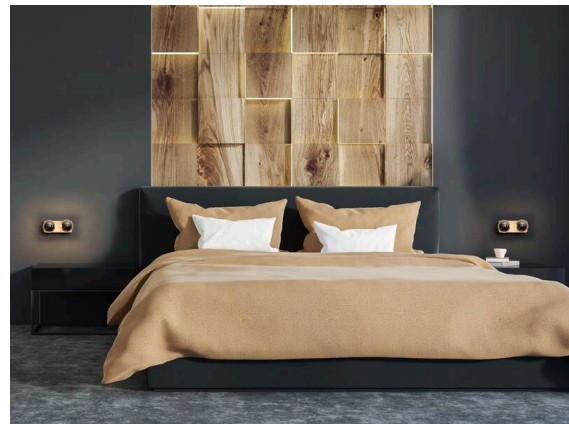

TUPAQ

116-0111005000600

TUPAQ SD WALL / CEILING LUMINAIRE black, similar to RAL 9005, decor copper, beam see light source, light output direct, dimmability: not dimmable, IP20 without lamp,

SKETCH

TECHNICAL DETAILS

Light source	AGL A60 7W
Number of sockets	2x
Socket	E27
Luminous flux [lm]	see light source
Colour temperature	see light source
CRI	see light source
Dimmability	not dimmable
Light emission area	direct
Beam angle	see light source
Voltage	220-240V 50/60Hz
Length [mm]	139
Width [mm]	59
Height [mm]	60
IP protection class	IP20
IP protection class	protection cl. I
Colour of body	black
RAL	9005
Colour of decor	copper
Net weight [kg]	0.35
EAN number	9010506682014