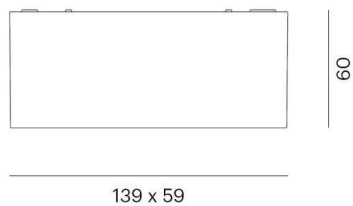

TUPAQ

116-0111005000600

TUPAQ SD WALL / CEILING LUMINAIRE black, similar to RAL 9005, decor copper, beam see light source, light output direct, dimmability: not dimmable, IP20 without lamp,

SKETCH

TECHNICAL DETAILS

Light source	AGL A60 7W
Number of sockets	2x
Socket	E27
Luminous flux [lm]	see light source
Colour temperature	see light source
CRI	see light source
Dimmability	not dimmable
Light emission area	direct
Beam angle	see light source
Voltage	220-240V 50/60Hz
Length [mm]	139
Width [mm]	59
Height [mm]	60
IP protection class	IP20
IP protection class	protection cl. I
Colour of body	black
RAL	9005
Colour of decor	copper
Net weight [kg]	0.35
EAN number	9010506682014