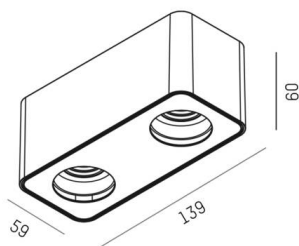

TUPAQ

116-0111004000500

TUPAQ SD WALL / CEILING LUMINAIRE white, similar to RAL 9016, decor highland green, beam see light source, light output direct, dimmability: not dimmable, IP20 without lamp,

SKETCH

TECHNICAL DETAILS

Light source	AGL A60 7W
Number of sockets	2x
Socket	E27
Luminous flux [lm]	see light source
Colour temperature	see light source
CRI	see light source
Dimmability	not dimmable
Light emission area	direct
Beam angle	see light source
Voltage	220-240V 50/60Hz
Length [mm]	139
Width [mm]	59
Height [mm]	60
IP protection class	IP20
IP protection class	protection cl. I
Colour of body	white
RAL	9016
Colour of decor	highland green
Net weight [kg]	0.35
EAN number	9010506681987