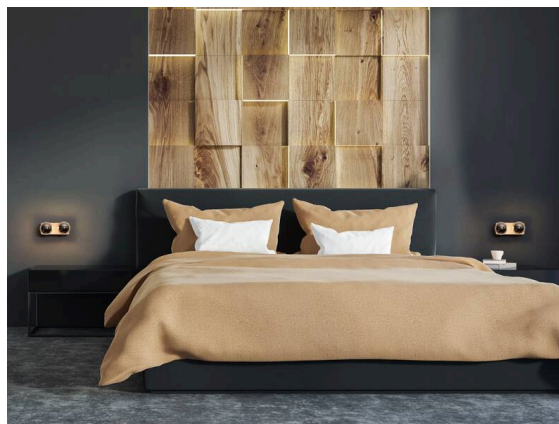

TUPAQ

116-0111004000500

TUPAQ SD WALL / CEILING LUMINAIRE white, similar to RAL 9016, decor highland green, beam see light source, light output direct, dimmability: not dimmable, IP20 without lamp,

SKETCH

TECHNICAL DETAILS

Light source	AGL A60 7W
Number of sockets	2x
Socket	E27
Luminous flux [lm]	see light source
Colour temperature	see light source
CRI	see light source
Dimmability	not dimmable
Light emission area	direct
Beam angle	see light source
Voltage	220-240V 50/60Hz
Length [mm]	139
Width [mm]	59
Height [mm]	60
IP protection class	IP20
IP protection class	protection cl. I
Colour of body	white
RAL	9016
Colour of decor	highland green
Net weight [kg]	0.35
EAN number	9010506681987