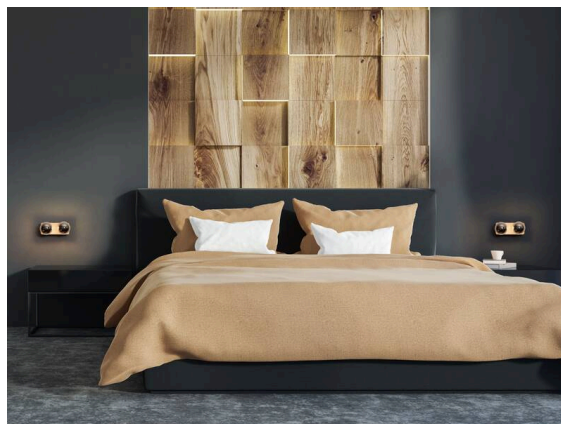

## TUPAQ

116-0111001000500

TUPAQ SD WALL / CEILING LUMINAIRE white, similar to RAL 9016, decor white, beam see light source, light output direct, dimmability: not dimmable, IP20 without lamp,