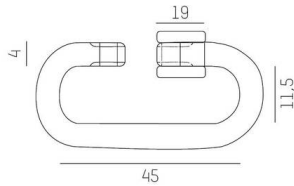

TUNE

157-006500000000

SKETCH

TECHNICAL DETAILS

Dimmability	not dimmable
Length [mm]	53
Width [mm]	22
IP protection class	IP66
Material	steel
Net weight [kg]	0.17
EAN number	9010506734553

Energy label

The values are rated values. Power and luminous flux are initially subject to a tolerance of +/- 10%.
Colour temperature tolerance: +/- 150 K. The values apply to an ambient temperature of 25°C unless otherwise specified.