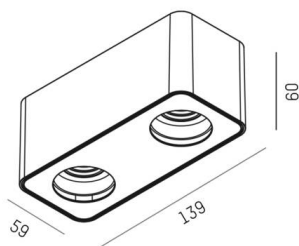

TUPAQ

116-0111004000600

TUPAQ SD WALL / CEILING LUMINAIRE black, similar to RAL 9005, decor highland green, beam see light source, light output direct, dimmability: not dimmable, IP20 without lamp,

SKETCH

TECHNICAL DETAILS

Light source	AGL A60 7W
Number of sockets	2x
Socket	E27
Luminous flux [lm]	see light source
Colour temperature	see light source
CRI	see light source
Dimmability	not dimmable
Light emission area	direct
Beam angle	see light source
Voltage	220-240V 50/60Hz
Length [mm]	139
Width [mm]	59
Height [mm]	60
IP protection class	IP20
IP protection class	protection cl. I
Colour of body	black
RAL	9005
Colour of decor	highland green
Net weight [kg]	0.35
EAN number	9010506681970