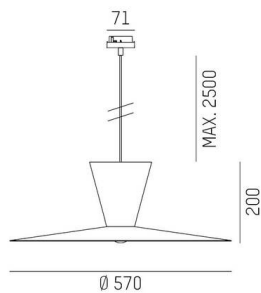

WIZARD

114-0291000486500

WIZARD L VOLARE PDI SUSPENSION WITH 2-PH VOLARE ADAPTER made of aluminium, similar to RAL 9016, aluminium shade cooper black, beam see light source, light output direct / indirect, tilting 5°, dimmability: not dimmable, cable black, fabric, adapter/ceiling base grey, pendant length 2500mm, IP20 without lamp,

SKETCH

TECHNICAL DETAILS

Light source	AGL A60 7W
Number of sockets	1x
Socket	E27
Luminous flux [lm]	see light source
Colour temperature	see light source
CRI	see light source
Optics	aluminium shade
Dimmability	not dimmable
Light emission area	direct / indirect
Beam angle	see light source
Voltage	220-240V 50/60Hz
Length [mm]	2500
Height [mm]	200
Length pendant [mm]	2500
Diameter [mm]	570
IP protection class	IP20
IP protection class	protection cl. I
Material	aluminium
RAL	9016
Colour of glass/shade	cooper black
Colour of adapter / ceiling base	grey
Cable	black, fabric
Net weight [kg]	1.52
EAN number	9010506926620