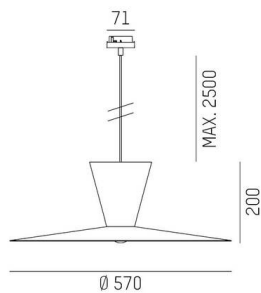

WIZARD

114-0291000455500

WIZARD L VOLARE PDI SUSPENSION WITH 2-PH VOLARE ADAPTER made of aluminium, similar to RAL 9016, aluminium shade white white, beam see light source, light output direct / indirect, tilting 5°, dimmability: not dimmable, cable black, fabric, adapter/ceiling base grey, pendant length 2500mm, IP20 without lamp,

SKETCH

TECHNICAL DETAILS

Light source	AGL A60 7W
Number of sockets	1x
Socket	E27
Luminous flux [lm]	see light source
Colour temperature	see light source
CRI	see light source
Optics	aluminium shade
Dimmability	not dimmable
Light emission area	direct / indirect
Beam angle	see light source
Voltage	220-240V 50/60Hz
Length [mm]	2500
Height [mm]	200
Length pendant [mm]	2500
Diameter [mm]	570
IP protection class	IP20
IP protection class	protection cl. I
Material	aluminium
RAL	9016
Colour of glass/shade	white white
Colour of adapter / ceiling base	grey
Cable	black, fabric
Net weight [kg]	1.52
EAN number	9010506926477