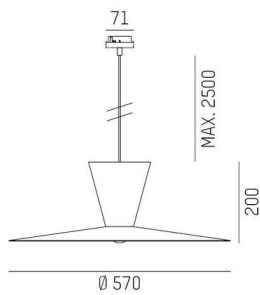

WIZARD

114-0291000558500

WIZARD L VOLARE PDI SUSPENSION WITH 2-PH VOLARE ADAPTER made of aluminium, similar to RAL 9016, aluminium shade white cooper, beam see light source, light output direct / indirect, tilting 5°, dimmability: not dimmable, cable black, fabric, adapter/ceiling base white, pendant length 2500mm, IP20 without lamp,

SKETCH

TECHNICAL DETAILS

Light source	AGL A60 7W
Number of sockets	1x
Socket	E27
Luminous flux [lm]	see light source
Colour temperature	see light source
CRI	see light source
Optics	aluminium shade
Dimmability	not dimmable
Light emission area	direct / indirect
Beam angle	see light source
Voltage	220-240V 50/60Hz
Length [mm]	2500
Height [mm]	200
Length pendant [mm]	2500
Diameter [mm]	570
IP protection class	IP20
IP protection class	protection cl. I
Material	aluminium
RAL	9016
Colour of glass/shade	white cooper
Colour of adapter / ceiling base	white
Cable	black, fabric
Net weight [kg]	1.52
EAN number	9010506926385