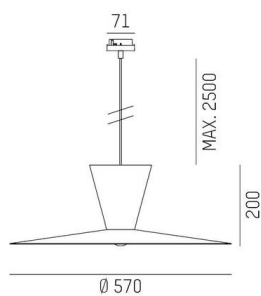

WIZARD

114-0291000586500

WIZARD L VOLARE PDI SUSPENSION WITH 2-PH VOLARE ADAPTER made of aluminium, similar to RAL 9016, aluminium shade cooper black, beam see light source, light output direct / indirect, tilting 5°, dimmability: not dimmable, cable black, fabric, adapter/ceiling base white, pendant length 2500mm, IP20 without lamp,

SKETCH

TECHNICAL DETAILS

Light source	AGL A60 7W
Number of sockets	1x
Socket	E27
Luminous flux [lm]	see light source
Colour temperature	see light source
CRI	see light source
Optics	aluminium shade
Dimmability	not dimmable
Light emission area	direct / indirect
Beam angle	see light source
Voltage	220-240V 50/60Hz
Length [mm]	2500
Height [mm]	200
Length pendant [mm]	2500
Diameter [mm]	570
IP protection class	IP20
IP protection class	protection cl. I
Material	aluminium
RAL	9016
Colour of glass/shade	cooper black
Colour of adapter / ceiling base	white
Cable	black, fabric
Net weight [kg]	1.52
EAN number	9010506926361