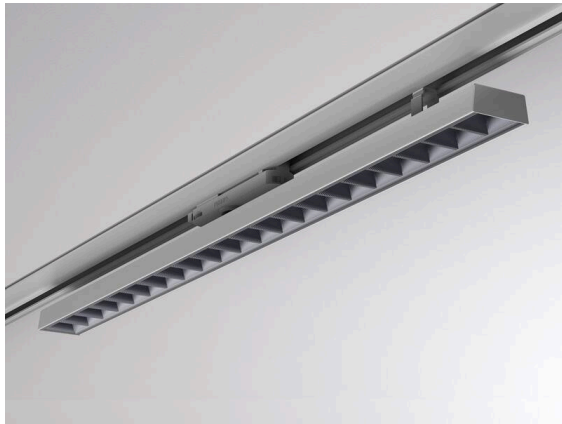

**VARIDO 2**

**149-00102021404b**

VARIDO 2 DARK TRACK TRACK SPOTLIGHT WITH 3 PH ADAPTER made of steel sheet, grey, similar to RAL 9004, Lens optics with vacuum deposited Dark reflector beam 66°, light output direct, UGR <19, swiveling 350°, with converter, max. 850mA, dimmability: Smart bluetooth, adapter/ceiling base grey, IP20

**SKETCH**

**TECHNICAL DETAILS**

Light source	LED
System performance [W]	32
Luminous flux [lm]	4235
Current sec. [mA]	850
Colour temperature	4000K
CRI	>80
UGR	<19
Optics	Lens optics with vacuum deposited Dark reflector with converter
Converter	Smart bluetooth
Dimmability	direct
Light emission area	66°
Beam angle	220-240V 50/60Hz
Voltage	
Length [mm]	844
Width [mm]	54
Height [mm]	24
IP protection class	IP20
IP protection class	protection cl. II
Material	steel sheet
Colour of body	grey
RAL	9004
Colour of adapter / ceiling base	grey
Lifetime [h]	L80 B10 50 000
Energy efficiency class	C
Number of luminaires B16A	50
Net weight [kg]	1.59
EAN number	9010506112238