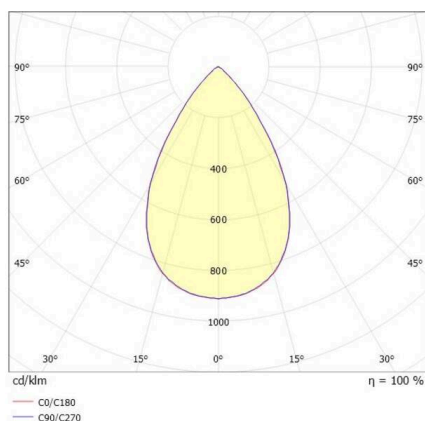

VARIDO 2

149-00102021404p

VARIDO 2 DARK TRACK TRACK SPOTLIGHT WITH 3 PH ADAPTER made of steel sheet, grey, similar to RAL 9004, Lens optics with vacuum deposited Dark reflector beam 66°, light output direct, UGR <19, swiveling 350°, with converter, max. 850mA, dimmability: Pulse-DALI, adapter/ceiling base grey, IP20

SKETCH

TECHNICAL DETAILS

Light source	LED
System performance [W]	32
Luminous flux [lm]	4235
Current sec. [mA]	850
Colour temperature	4000K
CRI	>80
UGR	<19
Optics	Lens optics with vacuum deposited Dark reflector with converter
Converter	Pulse-DALI
Dimmability	direct
Light emission area	66°
Beam angle	220-240V 50/60Hz
Voltage	
Length [mm]	844
Width [mm]	54
Height [mm]	24
IP protection class	IP20
IP protection class	protection cl. II
Material	steel sheet
Colour of body	grey
RAL	9004
Colour of adapter / ceiling base	grey
Lifetime [h]	L80 B10 50 000
Energy efficiency class	C
Number of luminaires B16A	50
Net weight [kg]	1.54
EAN number	9010506112207

LIGHT DISTRIBUTION CURVE

Energy label

The values are rated values. Power and luminous flux are initially subject to a tolerance of +/- 10%.
Colour temperature tolerance: +/- 150 K. The values apply to an ambient temperature of 25°C unless otherwise specified.