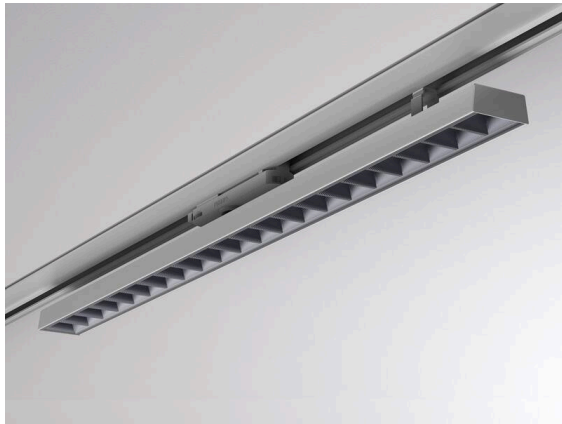

VARIDO 2

149-00102021404p

VARIDO 2 DARK TRACK TRACK SPOTLIGHT WITH 3 PH ADAPTER made of steel sheet, grey, similar to RAL 9004, Lens optics with vacuum deposited Dark reflector beam 66°, light output direct, UGR <19, swiveling 350°, with converter, max. 850mA, dimmability: Pulse-DALI, adapter/ceiling base grey, IP20

SKETCH

TECHNICAL DETAILS

Light source	LED
System performance [W]	32
Luminous flux [lm]	4235
Current sec. [mA]	850
Colour temperature	4000K
CRI	>80
UGR	<19
Optics	Lens optics with vacuum deposited Dark reflector with converter
Converter	Pulse-DALI
Dimmability	direct
Light emission area	66°
Beam angle	220-240V 50/60Hz
Voltage	
Length [mm]	844
Width [mm]	54
Height [mm]	24
IP protection class	IP20
IP protection class	protection cl. II
Material	steel sheet
Colour of body	grey
RAL	9004
Colour of adapter / ceiling base	grey
Lifetime [h]	L80 B10 50 000
Energy efficiency class	C
Number of luminaires B16A	50
Net weight [kg]	1.54
EAN number	9010506112207