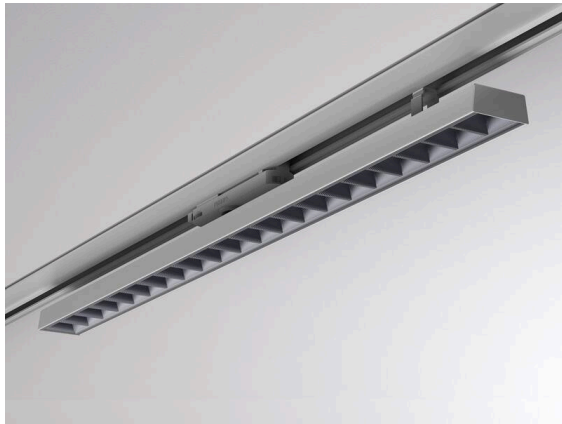

**VARIDO 2**

**149-00102021704p**

VARIDO 2 DARK TRACK TRACK SPOTLIGHT WITH 3 PH ADAPTER made of steel sheet, grey, similar to RAL 9004, Lens optics with vacuum deposited Dark reflector beam 66°, light output direct, UGR <19, swiveling 350°, with converter, max. 850mA, dimmability: Pulse-DALI, adapter/ceiling base grey, IP20

**SKETCH**

**TECHNICAL DETAILS**

Light source	LED
System performance [W]	32
Luminous flux [lm]	4020
Current sec. [mA]	850
Colour temperature	3500K
CRI	>80
UGR	<19
Optics	Lens optics with vacuum deposited Dark reflector with converter
Converter	Pulse-DALI
Dimmability	direct
Light emission area	66°
Beam angle	220-240V 50/60Hz
Voltage	
Length [mm]	844
Width [mm]	54
Height [mm]	24
IP protection class	IP20
IP protection class	protection cl. II
Material	steel sheet
Colour of body	grey
RAL	9004
Colour of adapter / ceiling base	grey
Lifetime [h]	L80 B10 50 000
Energy efficiency class	C
Number of luminaires B16A	50
Net weight [kg]	1.54
EAN number	9010506112115