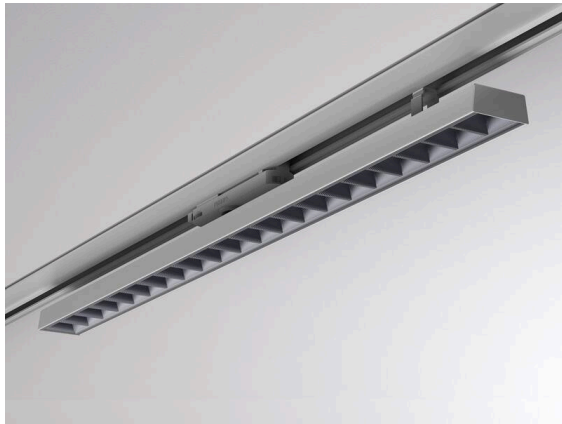

**VARIDO 2**

**149-001020217040**

VARIDO 2 DARK TRACK TRACK SPOTLIGHT WITH 3 PH ADAPTER made of steel sheet, grey, similar to RAL 9004, Lens optics with vacuum deposited Dark reflector beam 66°, light output direct, UGR <19, swiveling 350°, with converter, max. 850mA, dimmability: not dimmable, adapter/ceiling base grey, IP20

**SKETCH**

**TECHNICAL DETAILS**

Light source	LED
System performance [W]	32
Luminous flux [lm]	4020
Current sec. [mA]	850
Colour temperature	3500K
CRI	>80
UGR	<19
Optics	Lens optics with vacuum deposited Dark reflector with converter
Converter	not dimmable
Dimmability	direct
Light emission area	66°
Beam angle	220-240V 50/60Hz
Voltage	
Length [mm]	844
Width [mm]	54
Height [mm]	24
IP protection class	IP20
IP protection class	protection cl. II
Material	steel sheet
Colour of body	grey
RAL	9004
Colour of adapter / ceiling base	grey
Lifetime [h]	L80 B10 50 000
Energy efficiency class	C
Number of luminaires B16A	47
Net weight [kg]	1.49
EAN number	9010506112085