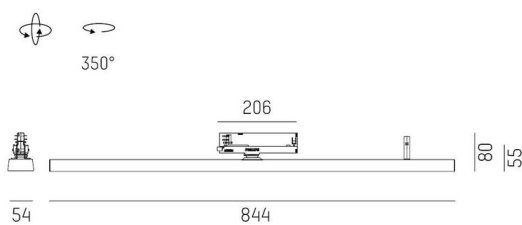

**VARIDO 2**

**149-001020217040**

VARIDO 2 DARK TRACK TRACK SPOTLIGHT WITH 3 PH ADAPTER made of steel sheet, grey, similar to RAL 9004, Lens optics with vacuum deposited Dark reflector beam 66°, light output direct, UGR <19, swiveling 350°, with converter, max. 850mA, dimmability: not dimmable, adapter/ceiling base grey, IP20

**SKETCH**

**TECHNICAL DETAILS**

Light source	LED
System performance [W]	32
Luminous flux [lm]	4020
Current sec. [mA]	850
Colour temperature	3500K
CRI	>80
UGR	<19
Optics	Lens optics with vacuum deposited Dark reflector with converter
Converter	not dimmable
Dimmability	direct
Light emission area	66°
Beam angle	220-240V 50/60Hz
Voltage	
Length [mm]	844
Width [mm]	54
Height [mm]	24
IP protection class	IP20
IP protection class	protection cl. II
Material	steel sheet
Colour of body	grey
RAL	9004
Colour of adapter / ceiling base	grey
Lifetime [h]	L80 B10 50 000
Energy efficiency class	C
Number of luminaires B16A	47
Net weight [kg]	1.49
EAN number	9010506112085

**LIGHT DISTRIBUTION CURVE**

Energy label

The values are rated values. Power and luminous flux are initially subject to a tolerance of +/- 10%. Colour temperature tolerance: +/- 150 K. The values apply to an ambient temperature of 25°C unless otherwise specified.