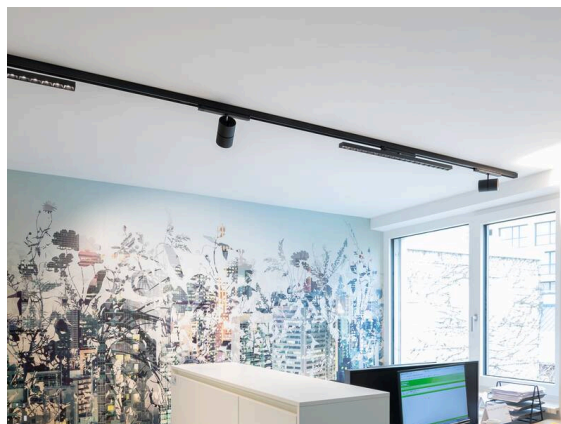

VARIDO 2

149-001020217060

VARIDO 2 DARK TRACK TRACK SPOTLIGHT WITH 3 PH ADAPTER made of steel sheet, black, similar to RAL 9005, Lens optics with vacuum deposited Dark reflector beam 66°, light output direct, UGR <19, swiveling 350°, with converter, max. 850mA, dimmability: not dimmable, adapter/ceiling base black, IP20

SKETCH

TECHNICAL DETAILS

Light source	LED
System performance [W]	32
Luminous flux [lm]	4020
Current sec. [mA]	850
Colour temperature	3500K
CRI	>80
UGR	<19
Optics	Lens optics with vacuum deposited Dark reflector with converter
Converter	not dimmable
Dimmability	direct
Light emission area	66°
Beam angle	220-240V 50/60Hz
Voltage	
Length [mm]	844
Width [mm]	54
Height [mm]	24
IP protection class	IP20
IP protection class	protection cl. II
Material	steel sheet
Colour of body	black
RAL	9005
Colour of adapter / ceiling base	black
Lifetime [h]	L80 B10 50 000
Energy efficiency class	C
Number of luminaires B16A	47
Net weight [kg]	1.49
EAN number	9010506112061