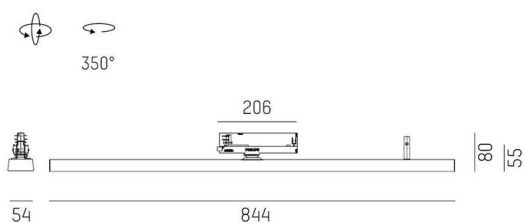

VARIDO 2

149-00102021904b

VARIDO 2 DARK TRACK TRACK SPOTLIGHT WITH 3 PH ADAPTER made of steel sheet, grey, similar to RAL 9004, Lens optics with vacuum deposited Dark reflector beam 66°, light output direct, UGR <19, swiveling 350°, with converter, max. 850mA, dimmability: Smart bluetooth, adapter/ceiling base grey, IP20

SKETCH

TECHNICAL DETAILS

| | |
|----------------------------------|---|
| Light source | LED |
| System performance [W] | 32 |
| Luminous flux [lm] | 3860 |
| Current sec. [mA] | 850 |
| Colour temperature | 3000K |
| CRI | >80 |
| UGR | <19 |
| Optics | Lens optics with vacuum deposited Dark reflector with converter |
| Converter | Smart bluetooth |
| Dimmability | direct |
| Light emission area | 66° |
| Beam angle | 220-240V 50/60Hz |
| Voltage | |
| Length [mm] | 844 |
| Width [mm] | 54 |
| Height [mm] | 24 |
| IP protection class | IP20 |
| IP protection class | protection cl. II |
| Material | steel sheet |
| Colour of body | grey |
| RAL | 9004 |
| Colour of adapter / ceiling base | grey |
| Lifetime [h] | L80 B10 50 000 |
| Energy efficiency class | C |
| Number of luminaires B16A | 50 |
| Net weight [kg] | 1.59 |
| EAN number | 9010506112054 |

LIGHT DISTRIBUTION CURVE

Energy label

The values are rated values. Power and luminous flux are initially subject to a tolerance of +/- 10%.
 Colour temperature tolerance: +/- 150 K. The values apply to an ambient temperature of 25°C unless otherwise specified.