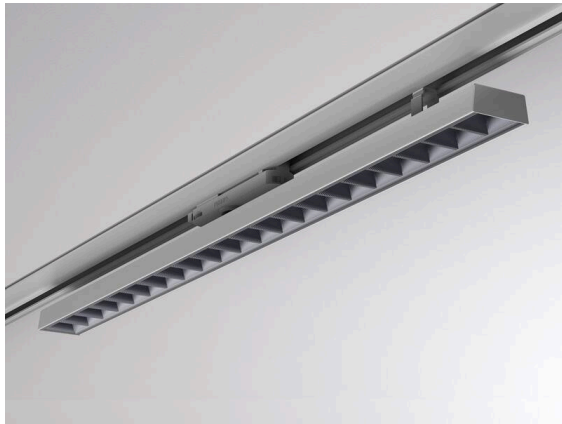

**VARIDO 2**

**149-00102021904p**

VARIDO 2 DARK TRACK TRACK SPOTLIGHT WITH 3 PH ADAPTER made of steel sheet, grey, similar to RAL 9004, Lens optics with vacuum deposited Dark reflector beam 66°, light output direct, UGR <19, swiveling 350°, with converter, max. 850mA, dimmability: Pulse-DALI, adapter/ceiling base grey, IP20

**SKETCH**

**TECHNICAL DETAILS**

Light source	LED
System performance [W]	32
Luminous flux [lm]	3860
Current sec. [mA]	850
Colour temperature	3000K
CRI	>80
UGR	<19
Optics	Lens optics with vacuum deposited Dark reflector with converter
Converter	Pulse-DALI
Dimmability	direct
Light emission area	66°
Beam angle	220-240V 50/60Hz
Voltage	
Length [mm]	844
Width [mm]	54
Height [mm]	24
IP protection class	IP20
IP protection class	protection cl. II
Material	steel sheet
Colour of body	grey
RAL	9004
Colour of adapter / ceiling base	grey
Lifetime [h]	L80 B10 50 000
Energy efficiency class	C
Number of luminaires B16A	50
Net weight [kg]	1.54
EAN number	9010506112023