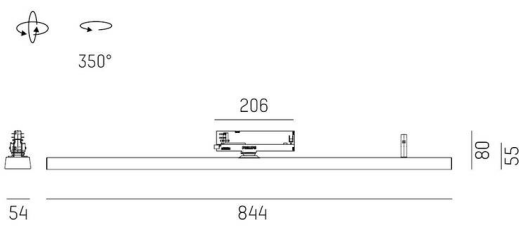

**VARIDO 2**

**149-00102021304b**

VARIDO 2 DARK TRACK TRACK SPOTLIGHT WITH 3 PH ADAPTER made of steel sheet, grey, similar to RAL 9004, Lens optics with vacuum deposited Dark reflector beam 66°, light output direct, UGR <19, swiveling 350°, with converter, max. 850mA, dimmability: Smart bluetooth, adapter/ceiling base grey, IP20

**SKETCH**

**TECHNICAL DETAILS**

Light source	LED
System performance [W]	32
Luminous flux [lm]	3700
Current sec. [mA]	850
Colour temperature	2700K
CRI	>80
UGR	<19
Optics	Lens optics with vacuum deposited Dark reflector with converter
Converter	Smart bluetooth
Dimmability	direct
Light emission area	66°
Beam angle	220-240V 50/60Hz
Voltage	
Length [mm]	844
Width [mm]	54
Height [mm]	24
IP protection class	IP20
IP protection class	protection cl. II
Material	steel sheet
Colour of body	grey
RAL	9004
Colour of adapter / ceiling base	grey
Lifetime [h]	L80 B10 50 000
Energy efficiency class	C
Number of luminaires B16A	50
Net weight [kg]	1.59
EAN number	9010506111965

**LIGHT DISTRIBUTION CURVE**

Energy label

The values are rated values. Power and luminous flux are initially subject to a tolerance of +/- 10%. Colour temperature tolerance: +/- 150 K. The values apply to an ambient temperature of 25°C unless otherwise specified.