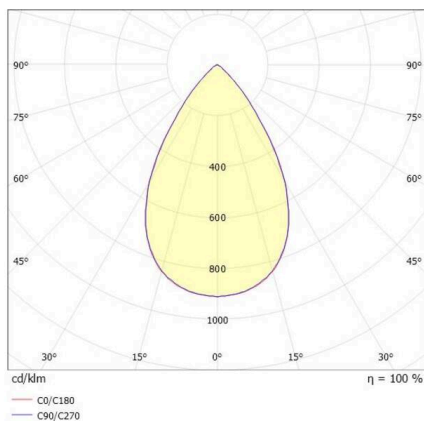

**VARIDO 2**

**149-00102021304b**

VARIDO 2 DARK TRACK TRACK SPOTLIGHT WITH 3 PH ADAPTER made of steel sheet, grey, similar to RAL 9004, Lens optics with vacuum deposited Dark reflector beam 66°, light output direct, UGR <19, swiveling 350°, with converter, max. 850mA, dimmability: Smart bluetooth, adapter/ceiling base grey, IP20

**SKETCH**

**TECHNICAL DETAILS**

Light source	LED
System performance [W]	32
Luminous flux [lm]	3700
Current sec. [mA]	850
Colour temperature	2700K
CRI	>80
UGR	<19
Optics	Lens optics with vacuum deposited Dark reflector with converter
Converter	Smart bluetooth
Dimmability	direct
Light emission area	66°
Beam angle	220-240V 50/60Hz
Voltage	
Length [mm]	844
Width [mm]	54
Height [mm]	24
IP protection class	IP20
IP protection class	protection cl. II
Material	steel sheet
Colour of body	grey
RAL	9004
Colour of adapter / ceiling base	grey
Lifetime [h]	L80 B10 50 000
Energy efficiency class	C
Number of luminaires B16A	50
Net weight [kg]	1.59
EAN number	9010506111965

**LIGHT DISTRIBUTION CURVE**

Energy label

The values are rated values. Power and luminous flux are initially subject to a tolerance of +/- 10%. Colour temperature tolerance: +/- 150 K. The values apply to an ambient temperature of 25°C unless otherwise specified.