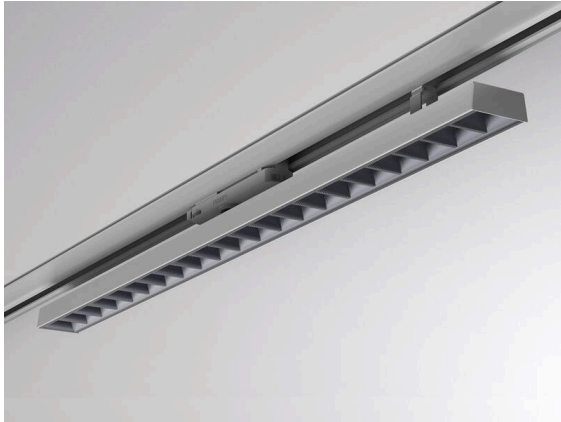

**VARIDO 2**

**149-00102021304b**

VARIDO 2 DARK TRACK TRACK SPOTLIGHT WITH 3 PH ADAPTER made of steel sheet, grey, similar to RAL 9004, Lens optics with vacuum deposited Dark reflector beam 66°, light output direct, UGR <19, swiveling 350°, with converter, max. 850mA, dimmability: Smart bluetooth, adapter/ceiling base grey, IP20

**SKETCH**

**TECHNICAL DETAILS**

Light source	LED
System performance [W]	32
Luminous flux [lm]	3700
Current sec. [mA]	850
Colour temperature	2700K
CRI	>80
UGR	<19
Optics	Lens optics with vacuum deposited Dark reflector with converter
Converter	Smart bluetooth
Dimmability	direct
Light emission area	66°
Beam angle	220-240V 50/60Hz
Voltage	
Length [mm]	844
Width [mm]	54
Height [mm]	24
IP protection class	IP20
IP protection class	protection cl. II
Material	steel sheet
Colour of body	grey
RAL	9004
Colour of adapter / ceiling base	grey
Lifetime [h]	L80 B10 50 000
Energy efficiency class	C
Number of luminaires B16A	50
Net weight [kg]	1.59
EAN number	9010506111965