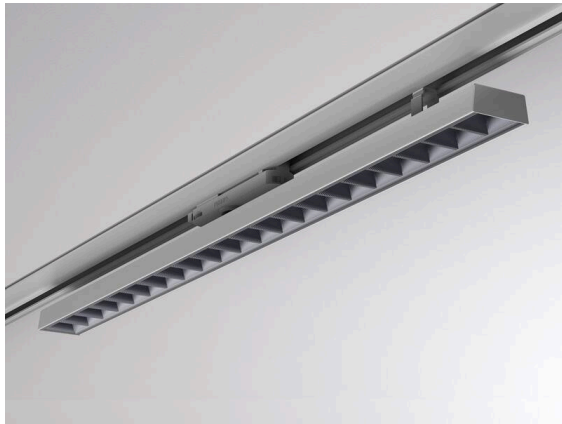

VARIDO 2

149-00102021304p

VARIDO 2 DARK TRACK TRACK SPOTLIGHT WITH 3 PH ADAPTER made of steel sheet, grey, similar to RAL 9004, Lens optics with vacuum deposited Dark reflector beam 66°, light output direct, UGR <19, swiveling 350°, with converter, max. 850mA, dimmability: Pulse-DALI, adapter/ceiling base grey, IP20

SKETCH

TECHNICAL DETAILS

Light source	LED
System performance [W]	32
Luminous flux [lm]	3700
Current sec. [mA]	850
Colour temperature	2700K
CRI	>80
UGR	<19
Optics	Lens optics with vacuum deposited Dark reflector with converter
Converter	Pulse-DALI
Dimmability	direct
Light emission area	66°
Beam angle	220-240V 50/60Hz
Voltage	
Length [mm]	844
Width [mm]	54
Height [mm]	24
IP protection class	IP20
IP protection class	protection cl. II
Material	steel sheet
Colour of body	grey
RAL	9004
Colour of adapter / ceiling base	grey
Lifetime [h]	L80 B10 50 000
Energy efficiency class	C
Number of luminaires B16A	50
Net weight [kg]	1.54
EAN number	9010506111934