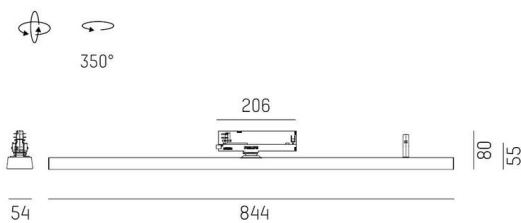

VARIDO 2

149-00102021304p

VARIDO 2 DARK TRACK TRACK SPOTLIGHT WITH 3 PH ADAPTER made of steel sheet, grey, similar to RAL 9004, Lens optics with vacuum deposited Dark reflector beam 66°, light output direct, UGR <19, swiveling 350°, with converter, max. 850mA, dimmability: Pulse-DALI, adapter/ceiling base grey, IP20

SKETCH

TECHNICAL DETAILS

Light source	LED
System performance [W]	32
Luminous flux [lm]	3700
Current sec. [mA]	850
Colour temperature	2700K
CRI	>80
UGR	<19
Optics	Lens optics with vacuum deposited Dark reflector with converter
Converter	Pulse-DALI
Dimmability	direct
Light emission area	66°
Beam angle	220-240V 50/60Hz
Voltage	
Length [mm]	844
Width [mm]	54
Height [mm]	24
IP protection class	IP20
IP protection class	protection cl. II
Material	steel sheet
Colour of body	grey
RAL	9004
Colour of adapter / ceiling base	grey
Lifetime [h]	L80 B10 50 000
Energy efficiency class	C
Number of luminaires B16A	50
Net weight [kg]	1.54
EAN number	9010506111934

LIGHT DISTRIBUTION CURVE

Energy label

The values are rated values. Power and luminous flux are initially subject to a tolerance of +/- 10%. Colour temperature tolerance: +/- 150 K. The values apply to an ambient temperature of 25°C unless otherwise specified.