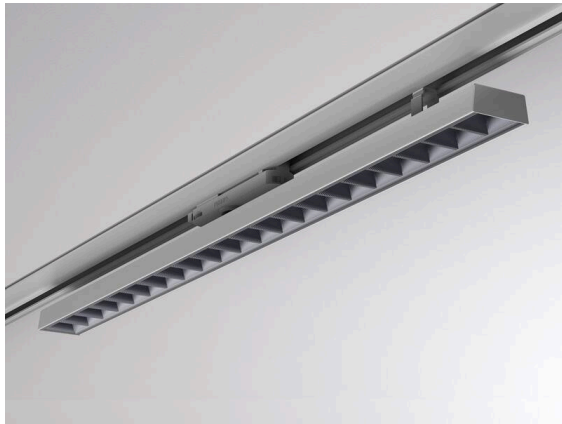

VARIDO 2

149-001020213040

VARIDO 2 DARK TRACK TRACK SPOTLIGHT WITH 3 PH ADAPTER made of steel sheet, grey, similar to RAL 9004, Lens optics with vacuum deposited Dark reflector beam 66°, light output direct, UGR <19, swiveling 350°, with converter, max. 850mA, dimmability: not dimmable, adapter/ceiling base grey, IP20

SKETCH

TECHNICAL DETAILS

Light source	LED
System performance [W]	32
Luminous flux [lm]	3700
Current sec. [mA]	850
Colour temperature	2700K
CRI	>80
UGR	<19
Optics	Lens optics with vacuum deposited Dark reflector with converter
Converter	not dimmable
Dimmability	direct
Light emission area	66°
Beam angle	220-240V 50/60Hz
Voltage	
Length [mm]	844
Width [mm]	54
Height [mm]	24
IP protection class	IP20
IP protection class	protection cl. II
Material	steel sheet
Colour of body	grey
RAL	9004
Colour of adapter / ceiling base	grey
Lifetime [h]	L80 B10 50 000
Energy efficiency class	C
Number of luminaires B16A	47
Net weight [kg]	1.49
EAN number	9010506111903