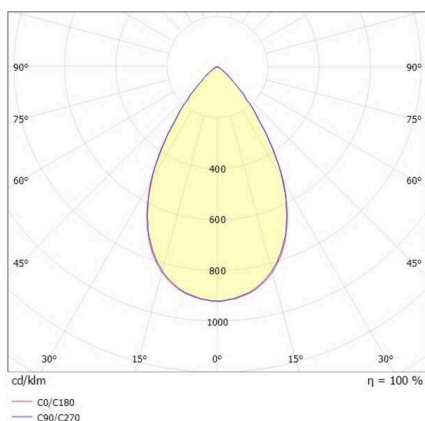

VARIDO 2

149-00101021405b

VARIDO 2 BASIC TRACK TRACK SPOTLIGHT WITH 3 PH ADAPTER made of steel sheet, white, similar to RAL 9016, Lens optics with vacuum deposited synthetic reflector beam 66°, light output direct, UGR <19, swiveling 350°, with converter, max. 850mA, dimmability: Smart bluetooth, adapter/ceiling base white, IP20

SKETCH

TECHNICAL DETAILS

Light source	LED
System performance [W]	32
Luminous flux [lm]	4770
Current sec. [mA]	850
Colour temperature	4000K
CRI	>80
UGR	<19
Optics	Lens optics with vacuum deposited synthetic reflector with converter
Converter	Smart Bluetooth
Dimmability	direct
Light emission area	66°
Beam angle	220-240V 50/60Hz
Voltage	
Length [mm]	844
Width [mm]	54
Height [mm]	24
IP protection class	IP20
IP protection class	protection cl. II
Material	steel sheet
Colour of body	white
RAL	9016
Colour of adapter / ceiling base	white
Lifetime [h]	L80 B10 50 000
Energy efficiency class	C
Number of luminaires B16A	50
Net weight [kg]	2.34
EAN number	9010506111866

LIGHT DISTRIBUTION CURVE

Energy label

The values are rated values. Power and luminous flux are initially subject to a tolerance of +/- 10%.
Colour temperature tolerance: +/- 150 K. The values apply to an ambient temperature of 25°C unless otherwise specified.