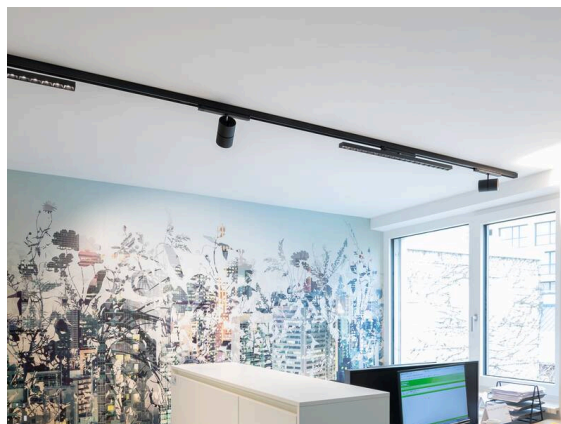

VARIDO 2

149-00101021405b

VARIDO 2 BASIC TRACK TRACK SPOTLIGHT WITH 3 PH ADAPTER made of steel sheet, white, similar to RAL 9016, Lens optics with vacuum deposited synthetic reflector beam 66°, light output direct, UGR <19, swiveling 350°, with converter, max. 850mA, dimmability: Smart bluetooth, adapter/ceiling base white, IP20

SKETCH

TECHNICAL DETAILS

Light source	LED
System performance [W]	32
Luminous flux [lm]	4770
Current sec. [mA]	850
Colour temperature	4000K
CRI	>80
UGR	<19
Optics	Lens optics with vacuum deposited synthetic reflector with converter
Converter	Smart Bluetooth
Dimmability	direct
Light emission area	66°
Beam angle	220-240V 50/60Hz
Voltage	
Length [mm]	844
Width [mm]	54
Height [mm]	24
IP protection class	IP20
IP protection class	protection cl. II
Material	steel sheet
Colour of body	white
RAL	9016
Colour of adapter / ceiling base	white
Lifetime [h]	L80 B10 50 000
Energy efficiency class	C
Number of luminaires B16A	50
Net weight [kg]	2.34
EAN number	9010506111866