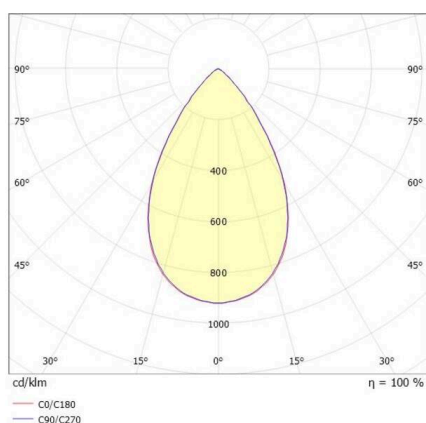

VARIDO 2

149-00101021406b

VARIDO 2 BASIC TRACK TRACK SPOTLIGHT WITH 3 PH ADAPTER made of steel sheet, black, similar to RAL 9005, Lens optics with vacuum deposited synthetic reflector beam 66°, light output direct, UGR <19, swiveling 350°, with converter, max. 850mA, dimmability: Smart bluetooth, adapter/ceiling base black, IP20

SKETCH

TECHNICAL DETAILS

Light source	LED
System performance [W]	32
Luminous flux [lm]	4770
Current sec. [mA]	850
Colour temperature	4000K
CRI	>80
UGR	<19
Optics	Lens optics with vacuum deposited synthetic reflector with converter
Converter	Smart bluetooth
Dimmability	direct
Light emission area	66°
Beam angle	220-240V 50/60Hz
Voltage	
Length [mm]	844
Width [mm]	54
Height [mm]	24
IP protection class	IP20
IP protection class	protection cl. II
Material	steel sheet
Colour of body	black
RAL	9005
Colour of adapter / ceiling base	black
Lifetime [h]	L80 B10 50 000
Energy efficiency class	C
Number of luminaires B16A	50
Net weight [kg]	1.59
EAN number	9010506111811

LIGHT DISTRIBUTION CURVE

Energy label

The values are rated values. Power and luminous flux are initially subject to a tolerance of +/- 10%.
Colour temperature tolerance: +/- 150 K. The values apply to an ambient temperature of 25°C unless otherwise specified.