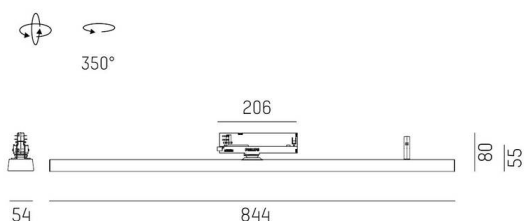

VARIDO 2

149-00101021405p

VARIDO 2 BASIC TRACK TRACK SPOTLIGHT WITH 3 PH ADAPTER made of steel sheet, white, similar to RAL 9016, Lens optics with vacuum deposited synthetic reflector beam 66°, light output direct, UGR <19, swiveling 350°, with converter, max. 850mA, dimmability: Pulse-DALI, adapter/ceiling base white, IP20

SKETCH

TECHNICAL DETAILS

Light source	LED
System performance [W]	32
Luminous flux [lm]	4770
Current sec. [mA]	850
Colour temperature	4000K
CRI	>80
UGR	<19
Optics	Lens optics with vacuum deposited synthetic reflector with converter
Converter	Pulse-DALI
Dimmability	direct
Light emission area	66°
Beam angle	220-240V 50/60Hz
Voltage	
Length [mm]	844
Width [mm]	54
Height [mm]	24
IP protection class	IP20
IP protection class	protection cl. II
Material	steel sheet
Colour of body	white
RAL	9016
Colour of adapter / ceiling base	white
Lifetime [h]	L80 B10 50 000
Energy efficiency class	C
Number of luminaires B16A	50
Net weight [kg]	1.54
EAN number	9010506111712

LIGHT DISTRIBUTION CURVE

Energy label

The values are rated values. Power and luminous flux are initially subject to a tolerance of +/- 10%. Colour temperature tolerance: +/- 150 K. The values apply to an ambient temperature of 25°C unless otherwise specified.