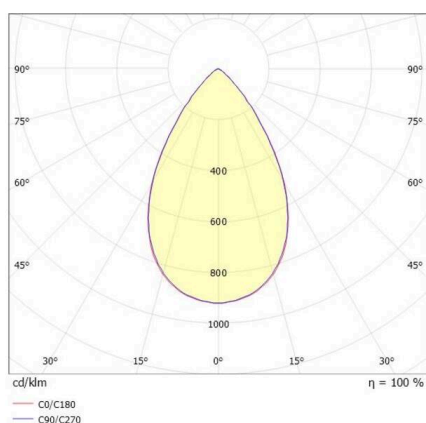

VARIDO 2

149-00101021406p

VARIDO 2 BASIC TRACK TRACK SPOTLIGHT WITH 3 PH ADAPTER made of steel sheet, black, similar to RAL 9005, Lens optics with vacuum deposited synthetic reflector beam 66°, light output direct, UGR <16, with converter, max. 850mA, dimmability: Pulse-DALI, adapter/ceiling base black, IP20

SKETCH

TECHNICAL DETAILS

Light source	LED
System performance [W]	32
Luminous flux [lm]	4770
Current sec. [mA]	850
Colour temperature	4000K
CRI	>90
UGR	<16
Optics	Lens optics with vacuum deposited synthetic reflector with converter
Converter	Pulse-DALI
Dimmability	direct
Light emission area	66°
Beam angle	220-240V 50/60Hz
Voltage	
Length [mm]	844
Width [mm]	54
Height [mm]	24
IP protection class	IP20
IP protection class	protection cl. I
Material	steel sheet
Colour of body	black
RAL	9005
Colour of adapter / ceiling base	black
Lifetime [h]	L80 B10 50 000
Energy efficiency class	C
Number of luminaires B16A	50
Net weight [kg]	1.54
EAN number	9010506111705

LIGHT DISTRIBUTION CURVE

Energy label

The values are rated values. Power and luminous flux are initially subject to a tolerance of +/- 10%. Colour temperature tolerance: +/- 150 K. The values apply to an ambient temperature of 25°C unless otherwise specified.