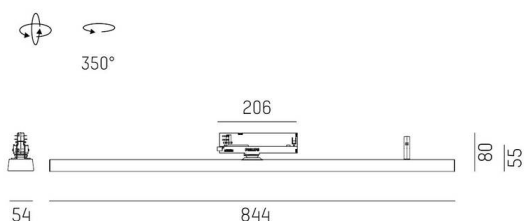

VARIDO 2

149-00101021406p

VARIDO 2 BASIC TRACK TRACK SPOTLIGHT WITH 3 PH ADAPTER made of steel sheet, black, similar to RAL 9005, Lens optics with vacuum deposited synthetic reflector beam 66°, light output direct, UGR <16, with converter, max. 850mA, dimmability: Pulse-DALI, adapter/ceiling base black, IP20

SKETCH

TECHNICAL DETAILS

Light source	LED
System performance [W]	32
Luminous flux [lm]	4770
Current sec. [mA]	850
Colour temperature	4000K
CRI	>90
UGR	<16
Optics	Lens optics with vacuum deposited synthetic reflector with converter
Converter	Pulse-DALI
Dimmability	direct
Light emission area	66°
Beam angle	220-240V 50/60Hz
Voltage	
Length [mm]	844
Width [mm]	54
Height [mm]	24
IP protection class	IP20
IP protection class	protection cl. I
Material	steel sheet
Colour of body	black
RAL	9005
Colour of adapter / ceiling base	black
Lifetime [h]	L80 B10 50 000
Energy efficiency class	C
Number of luminaires B16A	50
Net weight [kg]	1.54
EAN number	9010506111705

LIGHT DISTRIBUTION CURVE

Energy label

The values are rated values. Power and luminous flux are initially subject to a tolerance of +/- 10%. Colour temperature tolerance: +/- 150 K. The values apply to an ambient temperature of 25°C unless otherwise specified.