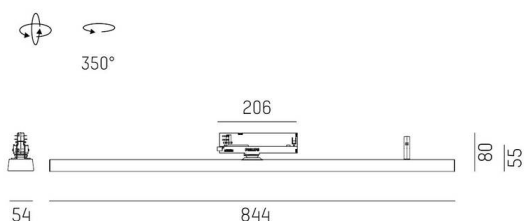

**VARIDO 2**

**149-00101021406p**

VARIDO 2 BASIC TRACK TRACK SPOTLIGHT WITH 3 PH ADAPTER made of steel sheet, black, similar to RAL 9005, Lens optics with vacuum deposited synthetic reflector beam 66°, light output direct, UGR <16, with converter, max. 850mA, dimmability: Pulse-DALI, adapter/ceiling base black, IP20

**SKETCH**

**TECHNICAL DETAILS**

Light source	LED
System performance [W]	32
Luminous flux [lm]	4770
Current sec. [mA]	850
Colour temperature	4000K
CRI	>90
UGR	<16
Optics	Lens optics with vacuum deposited synthetic reflector with converter
Converter	Pulse-DALI
Dimmability	direct
Light emission area	66°
Beam angle	220-240V 50/60Hz
Voltage	
Length [mm]	844
Width [mm]	54
Height [mm]	24
IP protection class	IP20
IP protection class	protection cl. I
Material	steel sheet
Colour of body	black
RAL	9005
Colour of adapter / ceiling base	black
Lifetime [h]	L80 B10 50 000
Energy efficiency class	C
Number of luminaires B16A	50
Net weight [kg]	1.54
EAN number	9010506111705

**LIGHT DISTRIBUTION CURVE**

Energy label

The values are rated values. Power and luminous flux are initially subject to a tolerance of +/- 10%. Colour temperature tolerance: +/- 150 K. The values apply to an ambient temperature of 25°C unless otherwise specified.