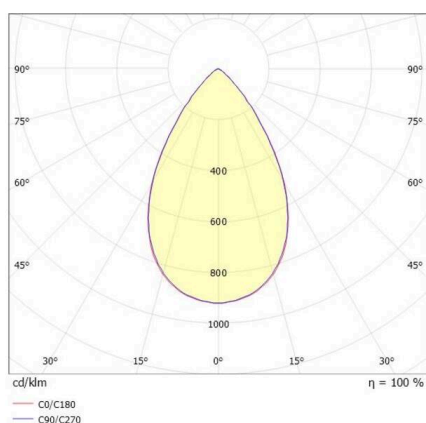

**VARIDO 2**

**149-00101021406p**

VARIDO 2 BASIC TRACK TRACK SPOTLIGHT WITH 3 PH ADAPTER made of steel sheet, black, similar to RAL 9005, Lens optics with vacuum deposited synthetic reflector beam 66°, light output direct, UGR <16, with converter, max. 850mA, dimmability: Pulse-DALI, adapter/ceiling base black, IP20

**SKETCH**

**TECHNICAL DETAILS**

Light source	LED
System performance [W]	32
Luminous flux [lm]	4770
Current sec. [mA]	850
Colour temperature	4000K
CRI	>90
UGR	<16
Optics	Lens optics with vacuum deposited synthetic reflector with converter
Converter	Pulse-DALI
Dimmability	direct
Light emission area	66°
Beam angle	220-240V 50/60Hz
Voltage	
Length [mm]	844
Width [mm]	54
Height [mm]	24
IP protection class	IP20
IP protection class	protection cl. I
Material	steel sheet
Colour of body	black
RAL	9005
Colour of adapter / ceiling base	black
Lifetime [h]	L80 B10 50 000
Energy efficiency class	C
Number of luminaires B16A	50
Net weight [kg]	1.54
EAN number	9010506111705

**LIGHT DISTRIBUTION CURVE**

Energy label

The values are rated values. Power and luminous flux are initially subject to a tolerance of +/- 10%. Colour temperature tolerance: +/- 150 K. The values apply to an ambient temperature of 25°C unless otherwise specified.