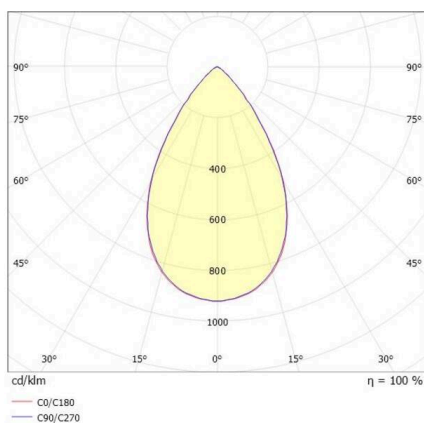

VARIDO 2

149-001010214050

VARIDO 2 BASIC TRACK TRACK SPOTLIGHT WITH 3 PH ADAPTER made of steel sheet, white, similar to RAL 9016, Lens optics with vacuum deposited synthetic reflector beam 66°, light output direct, UGR <19, swiveling 350°, with converter, max. 850mA, dimmability: not dimmable, adapter/ceiling base white, IP20

SKETCH

TECHNICAL DETAILS

Light source	LED
System performance [W]	32
Luminous flux [lm]	4770
Current sec. [mA]	850
Colour temperature	4000K
CRI	>80
UGR	<19
Optics	Lens optics with vacuum deposited synthetic reflector with converter
Converter	not dimmable
Dimmability	direct
Light emission area	66°
Beam angle	220-240V 50/60Hz
Voltage	
Length [mm]	844
Width [mm]	54
Height [mm]	24
IP protection class	IP20
IP protection class	protection cl. II
Material	steel sheet
Colour of body	white
RAL	9016
Colour of adapter / ceiling base	white
Lifetime [h]	L80 B10 50 000
Energy efficiency class	C
Number of luminaires B16A	47
Net weight [kg]	1.49
EAN number	9010506111583

LIGHT DISTRIBUTION CURVE

Energy label

The values are rated values. Power and luminous flux are initially subject to a tolerance of +/- 10%. Colour temperature tolerance: +/- 150 K. The values apply to an ambient temperature of 25°C unless otherwise specified.