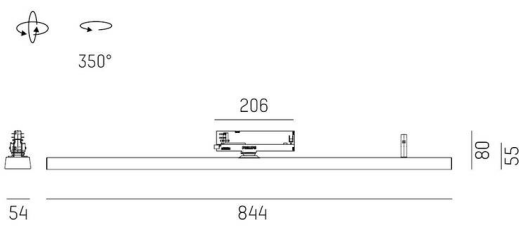

**VARIDO 2**

**149-001010214060**

VARIDO 2 BASIC TRACK TRACK SPOTLIGHT WITH 3 PH ADAPTER made of steel sheet, black, similar to RAL 9005, Lens optics with vacuum deposited synthetic reflector beam 66°, light output direct, UGR <19, swiveling 350°, with converter, max. 850mA, dimmability: not dimmable, adapter/ceiling base black, IP20

**SKETCH**

**TECHNICAL DETAILS**

Light source	LED
System performance [W]	32
Luminous flux [lm]	4770
Current sec. [mA]	850
Colour temperature	4000K
CRI	>80
UGR	<19
Optics	Lens optics with vacuum deposited synthetic reflector with converter
Converter	not dimmable
Dimmability	direct
Light emission area	66°
Beam angle	220-240V 50/60Hz
Voltage	
Length [mm]	844
Width [mm]	54
Height [mm]	46
IP protection class	IP20
IP protection class	protection cl. II
Material	steel sheet
Colour of body	black
RAL	9005
Colour of adapter / ceiling base	black
Lifetime [h]	L80 B10 50 000
Energy efficiency class	C
Number of luminaires B16A	47
Net weight [kg]	1.49
EAN number	9010506111576

**LIGHT DISTRIBUTION CURVE**

Energy label

The values are rated values. Power and luminous flux are initially subject to a tolerance of +/- 10%. Colour temperature tolerance: +/- 150 K. The values apply to an ambient temperature of 25°C unless otherwise specified.