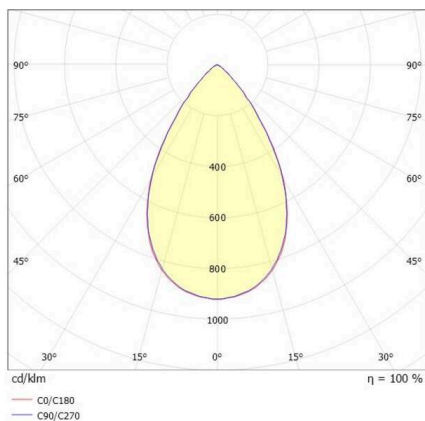

**VARIDO 2**

**149-001010214060**

VARIDO 2 BASIC TRACK TRACK SPOTLIGHT WITH 3 PH ADAPTER made of steel sheet, black, similar to RAL 9005, Lens optics with vacuum deposited synthetic reflector beam 66°, light output direct, UGR <19, swiveling 350°, with converter, max. 850mA, dimmability: not dimmable, adapter/ceiling base black, IP20

**SKETCH**

**TECHNICAL DETAILS**

Light source	LED
System performance [W]	32
Luminous flux [lm]	4770
Current sec. [mA]	850
Colour temperature	4000K
CRI	>80
UGR	<19
Optics	Lens optics with vacuum deposited synthetic reflector with converter
Converter	not dimmable
Dimmability	direct
Light emission area	66°
Beam angle	220-240V 50/60Hz
Voltage	
Length [mm]	844
Width [mm]	54
Height [mm]	46
IP protection class	IP20
IP protection class	protection cl. II
Material	steel sheet
Colour of body	black
RAL	9005
Colour of adapter / ceiling base	black
Lifetime [h]	L80 B10 50 000
Energy efficiency class	C
Number of luminaires B16A	47
Net weight [kg]	1.49
EAN number	9010506111576

**LIGHT DISTRIBUTION CURVE**

Energy label

The values are rated values. Power and luminous flux are initially subject to a tolerance of +/- 10%. Colour temperature tolerance: +/- 150 K. The values apply to an ambient temperature of 25°C unless otherwise specified.