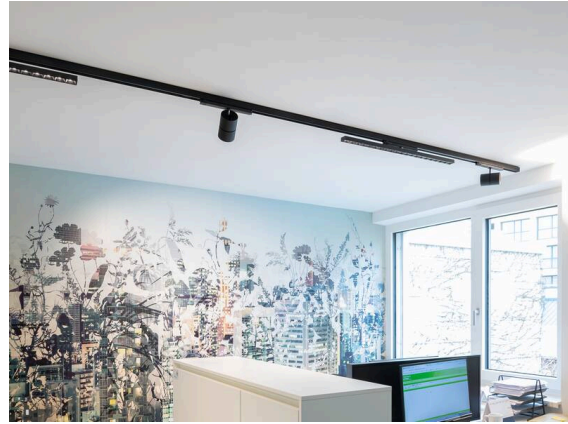

**VARIDO 2**

**149-001010214060**

VARIDO 2 BASIC TRACK TRACK SPOTLIGHT WITH 3 PH ADAPTER made of steel sheet, black, similar to RAL 9005, Lens optics with vacuum deposited synthetic reflector beam 66°, light output direct, UGR <19, swiveling 350°, with converter, max. 850mA, dimmability: not dimmable, adapter/ceiling base black, IP20

**SKETCH**

**TECHNICAL DETAILS**

Light source	LED
System performance [W]	32
Luminous flux [lm]	4770
Current sec. [mA]	850
Colour temperature	4000K
CRI	>80
UGR	<19
Optics	Lens optics with vacuum deposited synthetic reflector with converter
Converter	not dimmable
Dimmability	direct
Light emission area	66°
Beam angle	220-240V 50/60Hz
Voltage	
Length [mm]	844
Width [mm]	54
Height [mm]	46
IP protection class	IP20
IP protection class	protection cl. II
Material	steel sheet
Colour of body	black
RAL	9005
Colour of adapter / ceiling base	black
Lifetime [h]	L80 B10 50 000
Energy efficiency class	C
Number of luminaires B16A	47
Net weight [kg]	1.49
EAN number	9010506111576