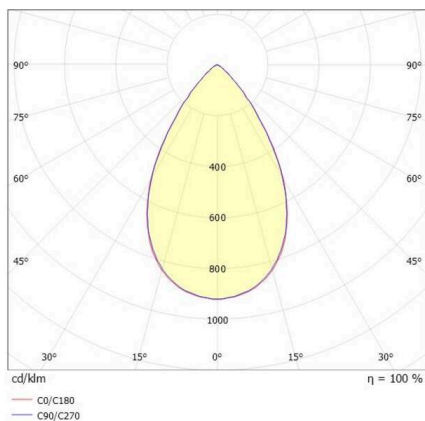

VARIDO 2

149-00101021704b

VARIDO 2 BASIC TRACK TRACK SPOTLIGHT WITH 3 PH ADAPTER made of steel sheet, grey, similar to RAL 9004, Lens optics with vacuum deposited synthetic reflector beam 66°, light output direct, UGR <19, swiveling 350°, with converter, max. 850mA, dimmability: Smart bluetooth, adapter/ceiling base grey, IP20

SKETCH

TECHNICAL DETAILS

Light source	LED
System performance [W]	32
Luminous flux [lm]	4530
Current sec. [mA]	850
Colour temperature	3500K
CRI	>80
UGR	<19
Optics	Lens optics with vacuum deposited synthetic reflector with converter
Converter	Smart bluetooth
Dimmability	direct
Light emission area	66°
Beam angle	220-240V 50/60Hz
Voltage	
Length [mm]	844
Width [mm]	54
Height [mm]	24
IP protection class	IP20
IP protection class	protection cl. II
Material	steel sheet
Colour of body	grey
RAL	9004
Colour of adapter / ceiling base	grey
Lifetime [h]	L80 B10 50 000
Energy efficiency class	C
Number of luminaires B16A	50
Net weight [kg]	1.59
EAN number	9010506111477

LIGHT DISTRIBUTION CURVE

Energy label

The values are rated values. Power and luminous flux are initially subject to a tolerance of +/- 10%.
 Colour temperature tolerance: +/- 150 K. The values apply to an ambient temperature of 25°C unless otherwise specified.