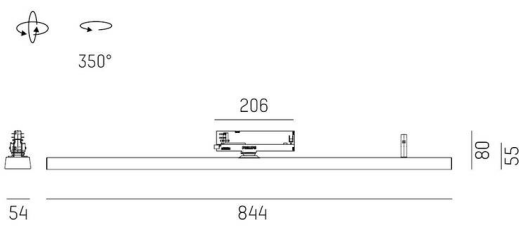

VARIDO 2

149-00101021704b

VARIDO 2 BASIC TRACK TRACK SPOTLIGHT WITH 3 PH ADAPTER made of steel sheet, grey, similar to RAL 9004, Lens optics with vacuum deposited synthetic reflector beam 66°, light output direct, UGR <19, swiveling 350°, with converter, max. 850mA, dimmability: Smart bluetooth, adapter/ceiling base grey, IP20

SKETCH

TECHNICAL DETAILS

Light source	LED
System performance [W]	32
Luminous flux [lm]	4530
Current sec. [mA]	850
Colour temperature	3500K
CRI	>80
UGR	<19
Optics	Lens optics with vacuum deposited synthetic reflector with converter
Converter	Smart bluetooth
Dimmability	direct
Light emission area	66°
Beam angle	220-240V 50/60Hz
Voltage	
Length [mm]	844
Width [mm]	54
Height [mm]	24
IP protection class	IP20
IP protection class	protection cl. II
Material	steel sheet
Colour of body	grey
RAL	9004
Colour of adapter / ceiling base	grey
Lifetime [h]	L80 B10 50 000
Energy efficiency class	C
Number of luminaires B16A	50
Net weight [kg]	1.59
EAN number	9010506111477

LIGHT DISTRIBUTION CURVE

Energy label

The values are rated values. Power and luminous flux are initially subject to a tolerance of +/- 10%.
 Colour temperature tolerance: +/- 150 K. The values apply to an ambient temperature of 25°C unless otherwise specified.