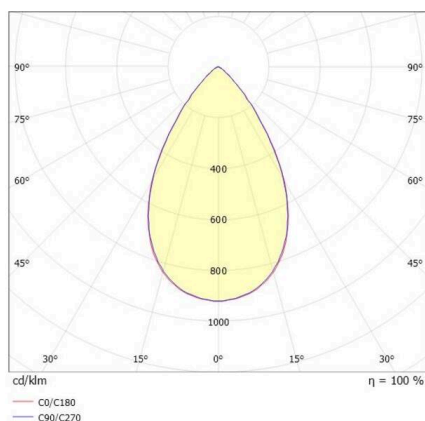

VARIDO 2

149-00101021704p

VARIDO 2 BASIC TRACK TRACK SPOTLIGHT WITH 3 PH ADAPTER made of steel sheet, grey, similar to RAL 9004, Lens optics with vacuum deposited synthetic reflector beam 66°, light output direct, UGR <19, swiveling 350°, with converter, max. 850mA, dimmability: Pulse-DALI, adapter/ceiling base grey, IP20

SKETCH

TECHNICAL DETAILS

Light source	LED
System performance [W]	32
Luminous flux [lm]	4530
Current sec. [mA]	850
Colour temperature	3500K
CRI	>80
UGR	<19
Optics	Lens optics with vacuum deposited synthetic reflector with converter
Converter	Pulse-DALI
Dimmability	direct
Light emission area	66°
Beam angle	220-240V 50/60Hz
Voltage	
Length [mm]	844
Width [mm]	54
Height [mm]	24
IP protection class	IP20
IP protection class	protection cl. II
Material	steel sheet
Colour of body	grey
RAL	9004
Colour of adapter / ceiling base	grey
Lifetime [h]	L80 B10 50 000
Energy efficiency class	C
Number of luminaires B16A	50
Net weight [kg]	1.54
EAN number	9010506999990

LIGHT DISTRIBUTION CURVE

Energy label

The values are rated values. Power and luminous flux are initially subject to a tolerance of +/- 10%. Colour temperature tolerance: +/- 150 K. The values apply to an ambient temperature of 25°C unless otherwise specified.