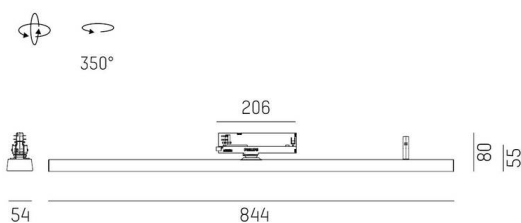

VARIDO 2

149-00101021706p

VARIDO 2 BASIC TRACK TRACK SPOTLIGHT WITH 3 PH ADAPTER made of steel sheet, black, similar to RAL 9005, Lens optics with vacuum deposited synthetic reflector beam 66°, light output direct, UGR <19, swiveling 350°, with converter, max. 850mA, dimmability: Pulse-DALI, adapter/ceiling base black, IP20

SKETCH

TECHNICAL DETAILS

Light source	LED
System performance [W]	32
Luminous flux [lm]	4530
Current sec. [mA]	850
Colour temperature	3500K
CRI	>80
UGR	<19
Optics	Lens optics with vacuum deposited synthetic reflector with converter
Converter	Pulse-DALI
Dimmability	direct
Light emission area	66°
Beam angle	220-240V 50/60Hz
Voltage	
Length [mm]	844
Width [mm]	54
Height [mm]	24
IP protection class	IP20
IP protection class	protection cl. II
Material	steel sheet
Colour of body	black
RAL	9005
Colour of adapter / ceiling base	black
Lifetime [h]	L80 B10 50 000
Energy efficiency class	C
Number of luminaires B16A	50
Net weight [kg]	1.54
EAN number	9010506999976

LIGHT DISTRIBUTION CURVE

Energy label

The values are rated values. Power and luminous flux are initially subject to a tolerance of +/- 10%.
Colour temperature tolerance: +/- 150 K. The values apply to an ambient temperature of 25°C unless otherwise specified.