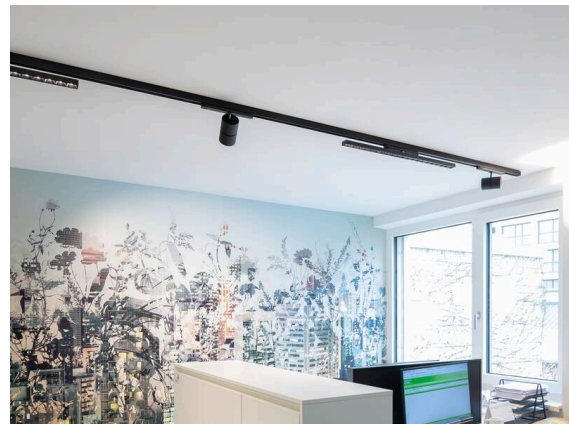

VARIDO 2

149-00101021706p

VARIDO 2 BASIC TRACK TRACK SPOTLIGHT WITH 3 PH ADAPTER made of steel sheet, black, similar to RAL 9005, Lens optics with vacuum deposited synthetic reflector beam 66°, light output direct, UGR <19, swiveling 350°, with converter, max. 850mA, dimmability: Pulse-DALI, adapter/ceiling base black, IP20

SKETCH

TECHNICAL DETAILS

Light source	LED
System performance [W]	32
Luminous flux [lm]	4530
Current sec. [mA]	850
Colour temperature	3500K
CRI	>80
UGR	<19
Optics	Lens optics with vacuum deposited synthetic reflector with converter
Converter	Pulse-DALI
Dimmability	direct
Light emission area	66°
Beam angle	220-240V 50/60Hz
Voltage	
Length [mm]	844
Width [mm]	54
Height [mm]	24
IP protection class	IP20
IP protection class	protection cl. II
Material	steel sheet
Colour of body	black
RAL	9005
Colour of adapter / ceiling base	black
Lifetime [h]	L80 B10 50 000
Energy efficiency class	C
Number of luminaires B16A	50
Net weight [kg]	1.54
EAN number	9010506999976