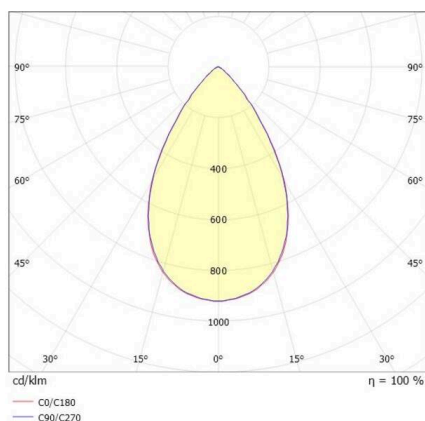

VARIDO 2

149-00101021706p

VARIDO 2 BASIC TRACK TRACK SPOTLIGHT WITH 3 PH ADAPTER made of steel sheet, black, similar to RAL 9005, Lens optics with vacuum deposited synthetic reflector beam 66°, light output direct, UGR <19, swiveling 350°, with converter, max. 850mA, dimmability: Pulse-DALI, adapter/ceiling base black, IP20

SKETCH

TECHNICAL DETAILS

Light source	LED
System performance [W]	32
Luminous flux [lm]	4530
Current sec. [mA]	850
Colour temperature	3500K
CRI	>80
UGR	<19
Optics	Lens optics with vacuum deposited synthetic reflector with converter
Converter	Pulse-DALI
Dimmability	direct
Light emission area	66°
Beam angle	220-240V 50/60Hz
Voltage	
Length [mm]	844
Width [mm]	54
Height [mm]	24
IP protection class	IP20
IP protection class	protection cl. II
Material	steel sheet
Colour of body	black
RAL	9005
Colour of adapter / ceiling base	black
Lifetime [h]	L80 B10 50 000
Energy efficiency class	C
Number of luminaires B16A	50
Net weight [kg]	1.54
EAN number	9010506999976

LIGHT DISTRIBUTION CURVE

Energy label

The values are rated values. Power and luminous flux are initially subject to a tolerance of +/- 10%.
Colour temperature tolerance: +/- 150 K. The values apply to an ambient temperature of 25°C unless otherwise specified.