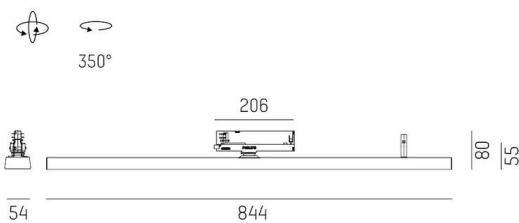

VARIDO 2

149-001010217040

VARIDO 2 BASIC TRACK TRACK SPOTLIGHT WITH 3 PH ADAPTER made of steel sheet, grey, similar to RAL 9004, Lens optics with vacuum deposited synthetic reflector beam 66°, light output direct, UGR <19, swiveling 350°, with converter, max. 850mA, dimmability: not dimmable, adapter/ceiling base grey, IP20

SKETCH

TECHNICAL DETAILS

Light source	LED
System performance [W]	32
Luminous flux [lm]	4530
Current sec. [mA]	850
Colour temperature	3500K
CRI	>80
UGR	<19
Optics	Lens optics with vacuum deposited synthetic reflector with converter
Converter	not dimmable
Dimmability	direct
Light emission area	66°
Beam angle	220-240V 50/60Hz
Voltage	
Length [mm]	844
Width [mm]	54
Height [mm]	24
IP protection class	IP20
IP protection class	protection cl. II
Material	steel sheet
Colour of body	grey
RAL	9004
Colour of adapter / ceiling base	grey
Lifetime [h]	L80 B10 50 000
Energy efficiency class	C
Number of luminaires B16A	47
Net weight [kg]	1.49
EAN number	9010506999969

LIGHT DISTRIBUTION CURVE

Energy label

The values are rated values. Power and luminous flux are initially subject to a tolerance of +/- 10%.
 Colour temperature tolerance: +/- 150 K. The values apply to an ambient temperature of 25°C unless otherwise specified.