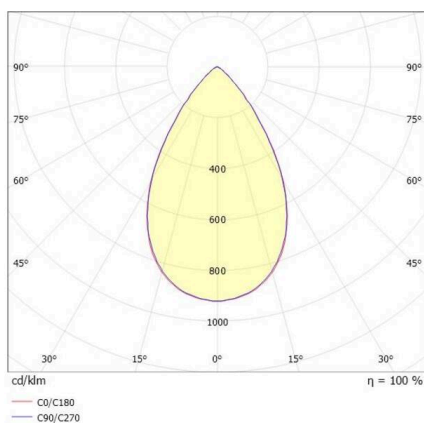

VARIDO 2

149-001010217040

VARIDO 2 BASIC TRACK TRACK SPOTLIGHT WITH 3 PH ADAPTER made of steel sheet, grey, similar to RAL 9004, Lens optics with vacuum deposited synthetic reflector beam 66°, light output direct, UGR <19, swiveling 350°, with converter, max. 850mA, dimmability: not dimmable, adapter/ceiling base grey, IP20

SKETCH

TECHNICAL DETAILS

Light source	LED
System performance [W]	32
Luminous flux [lm]	4530
Current sec. [mA]	850
Colour temperature	3500K
CRI	>80
UGR	<19
Optics	Lens optics with vacuum deposited synthetic reflector with converter
Converter	not dimmable
Dimmability	direct
Light emission area	66°
Beam angle	220-240V 50/60Hz
Voltage	
Length [mm]	844
Width [mm]	54
Height [mm]	24
IP protection class	IP20
IP protection class	protection cl. II
Material	steel sheet
Colour of body	grey
RAL	9004
Colour of adapter / ceiling base	grey
Lifetime [h]	L80 B10 50 000
Energy efficiency class	C
Number of luminaires B16A	47
Net weight [kg]	1.49
EAN number	9010506999969

LIGHT DISTRIBUTION CURVE

Energy label

The values are rated values. Power and luminous flux are initially subject to a tolerance of +/- 10%.
 Colour temperature tolerance: +/- 150 K. The values apply to an ambient temperature of 25°C unless otherwise specified.