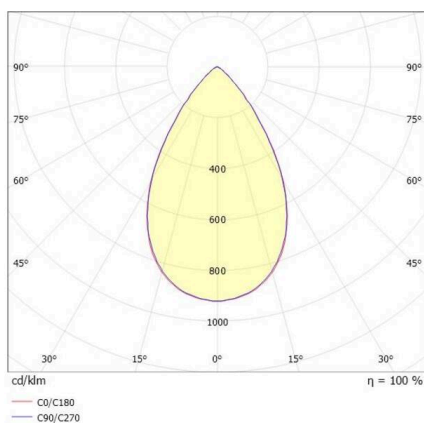

VARIDO 2

149-001010217050

VARIDO 2 BASIC TRACK TRACK SPOTLIGHT WITH 3 PH ADAPTER made of steel sheet, white, similar to RAL 9016, Lens optics with vacuum deposited synthetic reflector beam 66°, light output direct, UGR <19, swiveling 350°, with converter, max. 850mA, dimmability: not dimmable, adapter/ceiling base white, IP20

SKETCH

TECHNICAL DETAILS

Light source	LED
System performance [W]	32
Luminous flux [lm]	4530
Current sec. [mA]	850
Colour temperature	3500K
CRI	>80
UGR	<19
Optics	Lens optics with vacuum deposited synthetic reflector with converter
Converter	not dimmable
Dimmability	direct
Light emission area	66°
Beam angle	220-240V 50/60Hz
Voltage	
Length [mm]	844
Width [mm]	54
Height [mm]	24
IP protection class	IP20
IP protection class	protection cl. II
Material	steel sheet
Colour of body	white
RAL	9016
Colour of adapter / ceiling base	white
Lifetime [h]	L80 B10 50 000
Energy efficiency class	C
Number of luminaires B16A	47
Net weight [kg]	1.49
EAN number	9010506999952

LIGHT DISTRIBUTION CURVE

Energy label

The values are rated values. Power and luminous flux are initially subject to a tolerance of +/- 10%.
 Colour temperature tolerance: +/- 150 K. The values apply to an ambient temperature of 25°C unless otherwise specified.