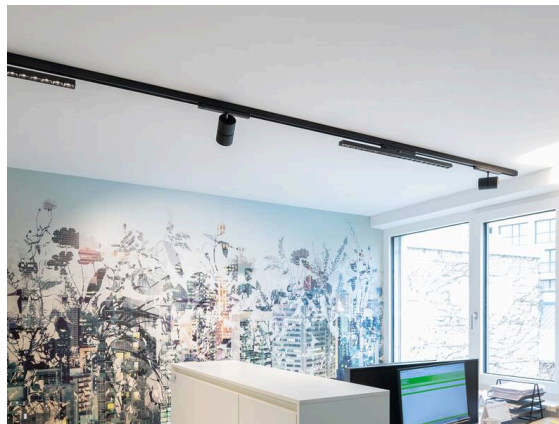

VARIDO 2

149-00101021304b

VARIDO 2 BASIC TRACK TRACK SPOTLIGHT WITH 3 PH ADAPTER made of steel sheet, grey, similar to RAL 9004, Lens optics with vacuum deposited synthetic reflector beam 66°, light output direct, UGR <19, swiveling 350°, with converter, max. 850mA, dimmability: Smart bluetooth, adapter/ceiling base grey, IP20

SKETCH

TECHNICAL DETAILS

Light source	LED
System performance [W]	32
Luminous flux [lm]	4165
Current sec. [mA]	850
Colour temperature	2700K
CRI	>80
UGR	<19
Optics	Lens optics with vacuum deposited synthetic reflector with converter
Converter	Smart bluetooth
Dimmability	direct
Light emission area	66°
Beam angle	220-240V 50/60Hz
Voltage	
Length [mm]	844
Width [mm]	54
Height [mm]	24
IP protection class	IP20
IP protection class	protection cl. II
Material	steel sheet
Colour of body	grey
RAL	9004
Colour of adapter / ceiling base	grey
Lifetime [h]	L80 B10 50 000
Energy efficiency class	C
Number of luminaires B16A	50
Net weight [kg]	1.59
EAN number	9010506999938