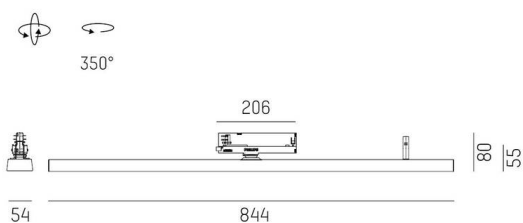

VARIDO 2

149-00101021304b

VARIDO 2 BASIC TRACK TRACK SPOTLIGHT WITH 3 PH ADAPTER made of steel sheet, grey, similar to RAL 9004, Lens optics with vacuum deposited synthetic reflector beam 66°, light output direct, UGR <19, swiveling 350°, with converter, max. 850mA, dimmability: Smart bluetooth, adapter/ceiling base grey, IP20

SKETCH

TECHNICAL DETAILS

Light source	LED
System performance [W]	32
Luminous flux [lm]	4165
Current sec. [mA]	850
Colour temperature	2700K
CRI	>80
UGR	<19
Optics	Lens optics with vacuum deposited synthetic reflector with converter
Converter	Smart bluetooth
Dimmability	direct
Light emission area	66°
Beam angle	220-240V 50/60Hz
Voltage	
Length [mm]	844
Width [mm]	54
Height [mm]	24
IP protection class	IP20
IP protection class	protection cl. II
Material	steel sheet
Colour of body	grey
RAL	9004
Colour of adapter / ceiling base	grey
Lifetime [h]	L80 B10 50 000
Energy efficiency class	C
Number of luminaires B16A	50
Net weight [kg]	1.59
EAN number	9010506999938

LIGHT DISTRIBUTION CURVE

Energy label

The values are rated values. Power and luminous flux are initially subject to a tolerance of +/- 10%. Colour temperature tolerance: +/- 150 K. The values apply to an ambient temperature of 25°C unless otherwise specified.