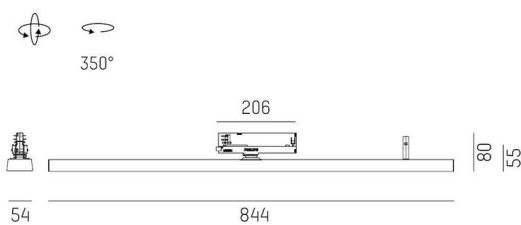

VARIDO 2

149-00101021306b

VARIDO 2 BASIC TRACK TRACK SPOTLIGHT WITH 3 PH ADAPTER made of steel sheet, black, similar to RAL 9005, Lens optics with vacuum deposited synthetic reflector beam 66°, light output direct, UGR <19, swiveling 350°, with converter, max. 850mA, dimmability: Smart bluetooth, adapter/ceiling base black, IP20

SKETCH

TECHNICAL DETAILS

Light source	LED
System performance [W]	32
Luminous flux [lm]	4165
Current sec. [mA]	850
Colour temperature	2700K
CRI	>80
UGR	<19
Optics	Lens optics with vacuum deposited synthetic reflector with converter
Converter	Smart Bluetooth
Dimmability	direct
Light emission area	66°
Beam angle	220-240V 50/60Hz
Voltage	
Length [mm]	844
Width [mm]	54
Height [mm]	24
IP protection class	IP20
IP protection class	protection cl. II
Material	steel sheet
Colour of body	black
RAL	9005
Colour of adapter / ceiling base	black
Lifetime [h]	L80 B10 50 000
Energy efficiency class	C
Number of luminaires B16A	50
Net weight [kg]	1.59
EAN number	9010506999914

LIGHT DISTRIBUTION CURVE

Energy label

The values are rated values. Power and luminous flux are initially subject to a tolerance of +/- 10%.
Colour temperature tolerance: +/- 150 K. The values apply to an ambient temperature of 25°C unless otherwise specified.