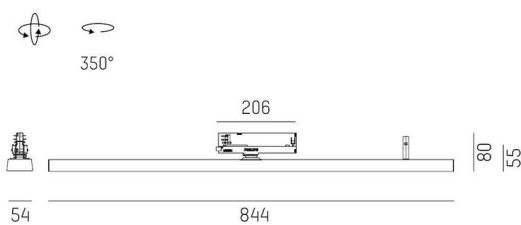

VARIDO 2

149-00101021305p

VARIDO 2 BASIC TRACK TRACK SPOTLIGHT WITH 3 PH ADAPTER made of steel sheet, white, similar to RAL 9016, Lens optics with vacuum deposited synthetic reflector beam 66°, light output direct, UGR <19, swiveling 350°, with converter, max. 850mA, dimmability: Pulse-DALI, adapter/ceiling base white, IP20

SKETCH

TECHNICAL DETAILS

Light source	LED
System performance [W]	32
Luminous flux [lm]	4165
Current sec. [mA]	850
Colour temperature	2700K
CRI	>80
UGR	<19
Optics	Lens optics with vacuum deposited synthetic reflector with converter
Converter	Pulse-DALI
Dimmability	direct
Light emission area	66°
Beam angle	220-240V 50/60Hz
Voltage	
Length [mm]	844
Width [mm]	54
Height [mm]	24
IP protection class	IP20
IP protection class	protection cl. II
Material	steel sheet
Colour of body	white
RAL	9016
Colour of adapter / ceiling base	white
Lifetime [h]	L80 B10 50 000
Energy efficiency class	C
Number of luminaires B16A	50
Net weight [kg]	1.54
EAN number	9010506999891

LIGHT DISTRIBUTION CURVE

Energy label

The values are rated values. Power and luminous flux are initially subject to a tolerance of +/- 10%.
Colour temperature tolerance: +/- 150 K. The values apply to an ambient temperature of 25°C unless otherwise specified.