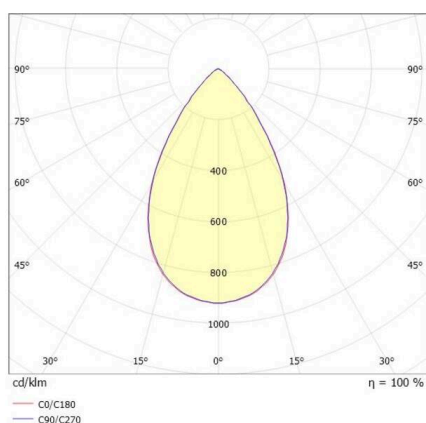

VARIDO 2

149-001010213040

VARIDO 2 BASIC TRACK TRACK SPOTLIGHT WITH 3 PH ADAPTER made of steel sheet, grey, similar to RAL 9004, Lens optics with vacuum deposited synthetic reflector beam 66°, light output direct, UGR <19, swiveling 350°, with converter, max. 850mA, dimmability: not dimmable, adapter/ceiling base grey, IP20

SKETCH

TECHNICAL DETAILS

Light source	LED
System performance [W]	32
Luminous flux [lm]	4165
Current sec. [mA]	850
Colour temperature	2700K
CRI	>80
UGR	<19
Optics	Lens optics with vacuum deposited synthetic reflector with converter
Converter	not dimmable
Dimmability	direct
Light emission area	66°
Beam angle	220-240V 50/60Hz
Voltage	
Length [mm]	844
Width [mm]	54
Height [mm]	24
IP protection class	IP20
IP protection class	protection cl. II
Material	steel sheet
Colour of body	grey
RAL	9004
Colour of adapter / ceiling base	grey
Lifetime [h]	L80 B10 50 000
Energy efficiency class	C
Number of luminaires B16A	47
Net weight [kg]	1.49
EAN number	9010506999877

LIGHT DISTRIBUTION CURVE

Energy label

The values are rated values. Power and luminous flux are initially subject to a tolerance of +/- 10%.
Colour temperature tolerance: +/- 150 K. The values apply to an ambient temperature of 25°C unless otherwise specified.