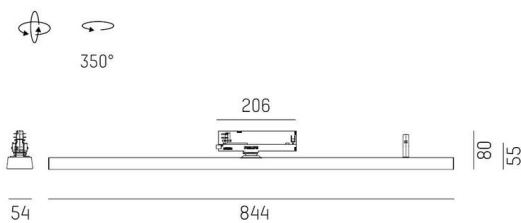

**VARIDO 2**

**149-001010213040**

VARIDO 2 BASIC TRACK TRACK SPOTLIGHT WITH 3 PH ADAPTER made of steel sheet, grey, similar to RAL 9004, Lens optics with vacuum deposited synthetic reflector beam 66°, light output direct, UGR <19, swiveling 350°, with converter, max. 850mA, dimmability: not dimmable, adapter/ceiling base grey, IP20

**SKETCH**

**TECHNICAL DETAILS**

Light source	LED
System performance [W]	32
Luminous flux [lm]	4165
Current sec. [mA]	850
Colour temperature	2700K
CRI	>80
UGR	<19
Optics	Lens optics with vacuum deposited synthetic reflector with converter
Converter	not dimmable
Dimmability	direct
Light emission area	66°
Beam angle	220-240V 50/60Hz
Voltage	
Length [mm]	844
Width [mm]	54
Height [mm]	24
IP protection class	IP20
IP protection class	protection cl. II
Material	steel sheet
Colour of body	grey
RAL	9004
Colour of adapter / ceiling base	grey
Lifetime [h]	L80 B10 50 000
Energy efficiency class	C
Number of luminaires B16A	47
Net weight [kg]	1.49
EAN number	9010506999877

**LIGHT DISTRIBUTION CURVE**

Energy label

The values are rated values. Power and luminous flux are initially subject to a tolerance of +/- 10%. Colour temperature tolerance: +/- 150 K. The values apply to an ambient temperature of 25°C unless otherwise specified.