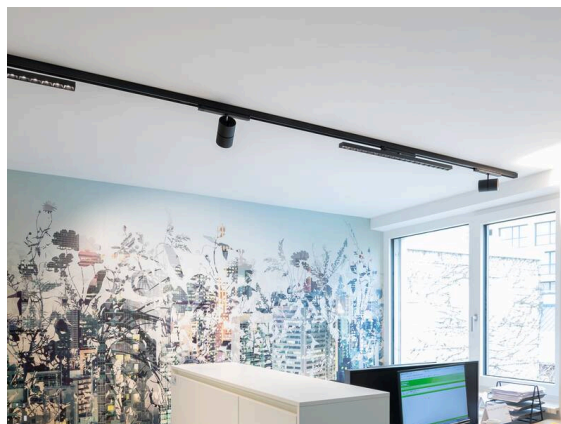

**VARIDO 2**

**149-001010213060**

VARIDO 2 BASIC TRACK TRACK SPOTLIGHT WITH 3 PH ADAPTER made of steel sheet, black, similar to RAL 9005, Lens optics with vacuum deposited synthetic reflector beam 66°, light output direct, UGR <19, swiveling 350°, with converter, max. 850mA, dimmability: not dimmable, adapter/ceiling base black, IP20

**SKETCH**

**TECHNICAL DETAILS**

Light source	LED
System performance [W]	32
Luminous flux [lm]	4165
Current sec. [mA]	850
Colour temperature	2700K
CRI	>80
UGR	<19
Optics	Lens optics with vacuum deposited synthetic reflector with converter
Converter	not dimmable
Dimmability	direct
Light emission area	66°
Beam angle	220-240V 50/60Hz
Voltage	
Length [mm]	844
Width [mm]	54
Height [mm]	24
IP protection class	IP20
IP protection class	protection cl. II
Material	steel sheet
Colour of body	black
RAL	9005
Colour of adapter / ceiling base	black
Lifetime [h]	L80 B10 50 000
Energy efficiency class	C
Number of luminaires B16A	47
Net weight [kg]	1.49
EAN number	9010506999853