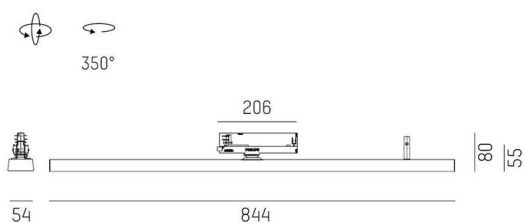

VARIDO 2

149-001010219050

VARIDO 2 BASIC TRACK TRACK SPOTLIGHT WITH 3 PH ADAPTER made of steel sheet, white, similar to RAL 9016, Lens optics with vacuum deposited synthetic reflector beam 66°, light output direct, UGR <19, swiveling 350°, with converter, max. 850mA, dimmability: not dimmable, adapter/ceiling base white, IP20

SKETCH

TECHNICAL DETAILS

Light source	LED
System performance [W]	32
Luminous flux [lm]	4345
Current sec. [mA]	850
Colour temperature	3000K
CRI	>80
UGR	<19
Optics	Lens optics with vacuum deposited synthetic reflector with converter
Converter	not dimmable
Dimmability	direct
Light emission area	66°
Beam angle	220-240V 50/60Hz
Voltage	
Length [mm]	844
Width [mm]	54
Height [mm]	24
IP protection class	IP20
IP protection class	protection cl. II
Material	steel sheet
Colour of body	white
RAL	9016
Colour of adapter / ceiling base	white
Lifetime [h]	L80 B10 50 000
Energy efficiency class	C
Number of luminaires B16A	47
Net weight [kg]	1.49
EAN number	9010506966930

LIGHT DISTRIBUTION CURVE

Energy label

The values are rated values. Power and luminous flux are initially subject to a tolerance of +/- 10%. Colour temperature tolerance: +/- 150 K. The values apply to an ambient temperature of 25°C unless otherwise specified.