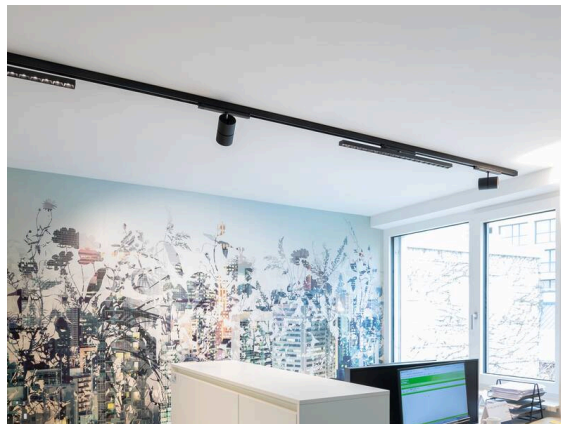

VARIDO 2

149-001010219050

VARIDO 2 BASIC TRACK TRACK SPOTLIGHT WITH 3 PH ADAPTER made of steel sheet, white, similar to RAL 9016, Lens optics with vacuum deposited synthetic reflector beam 66°, light output direct, UGR <19, swiveling 350°, with converter, max. 850mA, dimmability: not dimmable, adapter/ceiling base white, IP20

SKETCH

TECHNICAL DETAILS

Light source	LED
System performance [W]	32
Luminous flux [lm]	4345
Current sec. [mA]	850
Colour temperature	3000K
CRI	>80
UGR	<19
Optics	Lens optics with vacuum deposited synthetic reflector with converter
Converter	not dimmable
Dimmability	direct
Light emission area	66°
Beam angle	220-240V 50/60Hz
Voltage	
Length [mm]	844
Width [mm]	54
Height [mm]	24
IP protection class	IP20
IP protection class	protection cl. II
Material	steel sheet
Colour of body	white
RAL	9016
Colour of adapter / ceiling base	white
Lifetime [h]	L80 B10 50 000
Energy efficiency class	C
Number of luminaires B16A	47
Net weight [kg]	1.49
EAN number	9010506966930