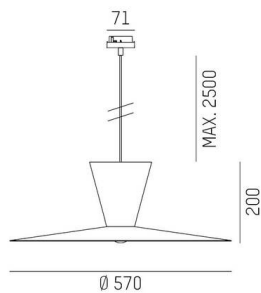

WIZARD

114-0291000555500

WIZARD L VOLARE PDI SUSPENSION WITH 2-PH VOLARE ADAPTER made of aluminium, similar to RAL 9016, aluminium shade white white, beam see light source, light output direct / indirect, tilting 5°, dimmability: not dimmable, cable black, fabric, adapter/ceiling base white, pendant length 2500mm, IP20 without lamp,

SKETCH

TECHNICAL DETAILS

Light source	AGL A60 7W
Number of sockets	1x
Socket	E27
Luminous flux [lm]	see light source
Colour temperature	see light source
CRI	see light source
Optics	aluminium shade
Dimmability	not dimmable
Light emission area	direct / indirect
Beam angle	see light source
Voltage	220-240V 50/60Hz
Length [mm]	2500
Height [mm]	200
Length pendant [mm]	2500
Diameter [mm]	570
IP protection class	IP20
IP protection class	protection cl. I
Material	aluminium
RAL	9016
Colour of glass/shade	white white
Colour of adapter / ceiling base	white
Cable	black, fabric
Net weight [kg]	1.52
EAN number	9010506926422