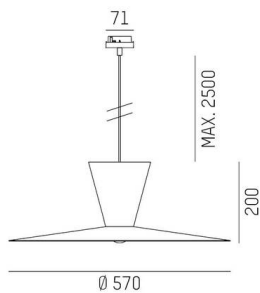

WIZARD

114-0291000578500

WIZARD L VOLARE PDI SUSPENSION WITH 2-PH VOLARE ADAPTER made of aluminium, similar to RAL 9016, aluminium shade gold cooper, beam see light source, light output direct / indirect, tilting 5°, dimmability: not dimmable, cable black, fabric, adapter/ceiling base white, pendant length 2500mm, IP20 without lamp,

SKETCH

TECHNICAL DETAILS

Light source	AGL A60 7W
Number of sockets	1x
Socket	E27
Luminous flux [lm]	see light source
Colour temperature	see light source
CRI	see light source
Optics	aluminium shade
Dimmability	not dimmable
Light emission area	direct / indirect
Beam angle	see light source
Voltage	220-240V 50/60Hz
Length [mm]	2500
Height [mm]	200
Length pendant [mm]	2500
Diameter [mm]	570
IP protection class	IP20
IP protection class	protection cl. I
Material	aluminium
RAL	9016
Colour of glass/shade	gold cooper
Colour of adapter / ceiling base	white
Cable	black, fabric
Net weight [kg]	1.52
EAN number	9010506926415