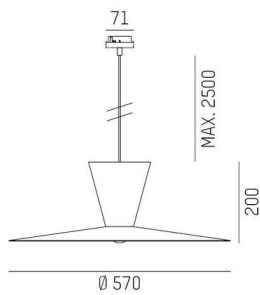

WIZARD

114-0291000568500

WIZARD L VOLARE PDI SUSPENSION WITH 2-PH VOLARE ADAPTER made of aluminium, similar to RAL 9016, aluminium shade black cooper, beam see light source, light output direct / indirect, tilting 5°, dimmability: not dimmable, cable black, fabric, adapter/ceiling base white, pendant length 2500mm, IP20 without lamp,

SKETCH

TECHNICAL DETAILS

Light source	AGL A60 7W
Number of sockets	1x
Socket	E27
Luminous flux [lm]	see light source
Colour temperature	see light source
CRI	see light source
Optics	aluminium shade
Dimmability	not dimmable
Light emission area	direct / indirect
Beam angle	see light source
Voltage	220-240V 50/60Hz
Length [mm]	2500
Height [mm]	200
Length pendant [mm]	2500
Diameter [mm]	570
IP protection class	IP20
IP protection class	protection cl. I
Material	aluminium
RAL	9016
Colour of glass/shade	black cooper
Colour of adapter / ceiling base	white
Cable	black, fabric
Net weight [kg]	1.52
EAN number	9010506926408