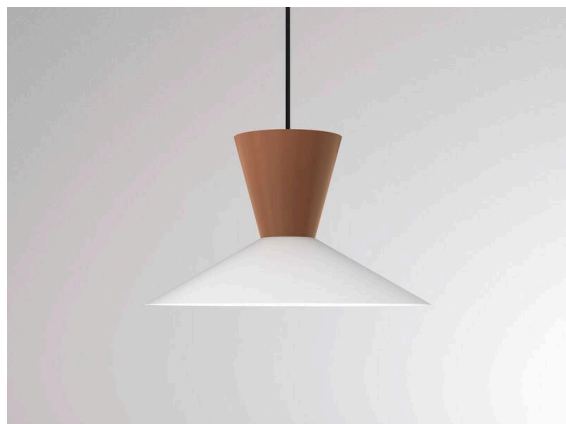

## WIZARD

114-0191000658500

WIZARD M VOLARE PDI SUSPENSION WITH 2-PH VOLARE ADAPTER made of aluminium, similar to RAL 9016, aluminium shade white cooper, beam see light source, light output direct / indirect, tilting 5°, dimmability: not dimmable, cable black, fabric, adapter/ceiling base black, pendant length 2500mm, IP20 without lamp,

## TECHNICAL DETAILS

Light source	AGL A60 7W
Number of sockets	1x
Socket	E27
Luminous flux [lm]	see light source
Colour temperature	see light source
CRI	see light source
Optics	aluminium shade
Dimmability	not dimmable
Light emission area	direct / indirect
Beam angle	see light source
Voltage	220-240V 50/60Hz
Length [mm]	2500
Height [mm]	265
Length pendant [mm]	2500
Diameter [mm]	410
IP protection class	IP20
IP protection class	protection cl. I
Material	aluminium
RAL	9016
Colour of glass/shade	white cooper
Colour of adapter / ceiling base	black
Cable	black, fabric
Net weight [kg]	1.05
EAN number	9010506926118