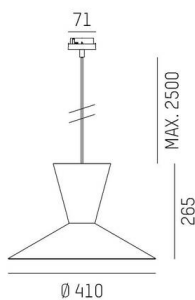

## WIZARD

114-0191000656500

WIZARD M VOLARE PDI SUSPENSION WITH 2-PH VOLARE ADAPTER made of aluminium, similar to RAL 9016, aluminium shade white black, beam see light source, light output direct / indirect, tilting 5°, dimmability: not dimmable, cable black, fabric, adapter/ceiling base black, pendant length 2500mm, IP20 without lamp,

## TECHNICAL DETAILS

Light source	AGL A60 7W
Number of sockets	1x
Socket	E27
Luminous flux [lm]	see light source
Colour temperature	see light source
CRI	see light source
Optics	aluminium shade
Dimmability	not dimmable
Light emission area	direct / indirect
Beam angle	see light source
Voltage	220-240V 50/60Hz
Length [mm]	2500
Height [mm]	265
Length pendant [mm]	2500
Diameter [mm]	410
IP protection class	IP20
IP protection class	protection cl. I
Material	aluminium
RAL	9016
Colour of glass/shade	white black
Colour of adapter / ceiling base	black
Cable	black, fabric
Net weight [kg]	1.05
EAN number	9010506926101