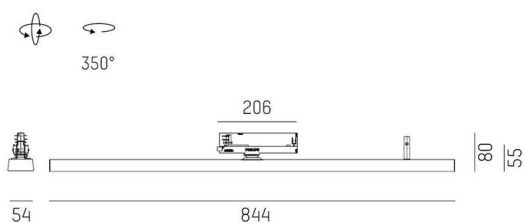

VARIDO 2

149-00101021905p

VARIDO 2 BASIC TRACK TRACK SPOTLIGHT WITH 3 PH ADAPTER made of steel sheet, white, similar to RAL 9016, Lens optics with vacuum deposited synthetic reflector beam 66°, light output direct, UGR <19, swiveling 350°, with converter, max. 850mA, dimmability: Pulse-DALI, adapter/ceiling base white, IP20

SKETCH

TECHNICAL DETAILS

Light source	LED
System performance [W]	32
Luminous flux [lm]	4345
Current sec. [mA]	850
Colour temperature	3000K
CRI	>80
UGR	<19
Optics	Lens optics with vacuum deposited synthetic reflector with converter
Converter	Pulse-DALI
Dimmability	direct
Light emission area	66°
Beam angle	220-240V 50/60Hz
Voltage	
Length [mm]	844
Width [mm]	54
Height [mm]	24
IP protection class	IP20
IP protection class	protection cl. II
Material	steel sheet
Colour of body	white
RAL	9016
Colour of adapter / ceiling base	white
Lifetime [h]	L80 B10 50 000
Energy efficiency class	C
Number of luminaires B16A	50
Net weight [kg]	1.54
EAN number	9010506997026

LIGHT DISTRIBUTION CURVE

Energy label

The values are rated values. Power and luminous flux are initially subject to a tolerance of +/- 10%. Colour temperature tolerance: +/- 150 K. The values apply to an ambient temperature of 25°C unless otherwise specified.