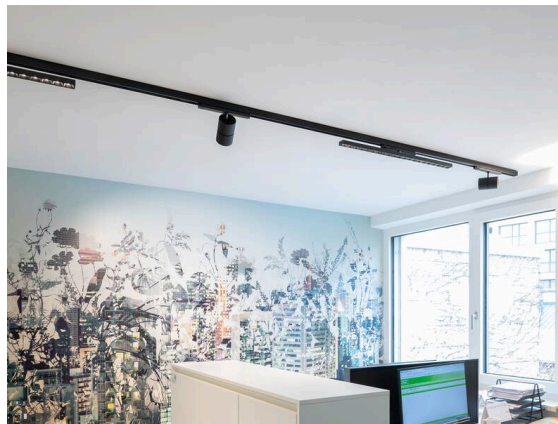

VARIDO 2

149-00101021905p

VARIDO 2 BASIC TRACK TRACK SPOTLIGHT WITH 3 PH ADAPTER made of steel sheet, white, similar to RAL 9016, Lens optics with vacuum deposited synthetic reflector beam 66°, light output direct, UGR <19, swiveling 350°, with converter, max. 850mA, dimmability: Pulse-DALI, adapter/ceiling base white, IP20

SKETCH

TECHNICAL DETAILS

Light source	LED
System performance [W]	32
Luminous flux [lm]	4345
Current sec. [mA]	850
Colour temperature	3000K
CRI	>80
UGR	<19
Optics	Lens optics with vacuum deposited synthetic reflector with converter
Converter	Pulse-DALI
Dimmability	direct
Light emission area	66°
Beam angle	220-240V 50/60Hz
Voltage	
Length [mm]	844
Width [mm]	54
Height [mm]	24
IP protection class	IP20
IP protection class	protection cl. II
Material	steel sheet
Colour of body	white
RAL	9016
Colour of adapter / ceiling base	white
Lifetime [h]	L80 B10 50 000
Energy efficiency class	C
Number of luminaires B16A	50
Net weight [kg]	1.54
EAN number	9010506997026