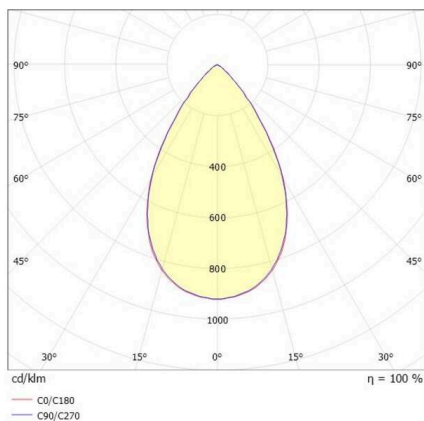

VARIDO 2

149-001010219060

VARIDO 2 BASIC TRACK TRACK SPOTLIGHT WITH 3 PH ADAPTER made of steel sheet, black, similar to RAL 9005, Lens optics with vacuum deposited synthetic reflector beam 66°, light output direct, UGR <19, swiveling 350°, with converter, max. 850mA, dimmability: not dimmable, adapter/ceiling base black, IP20

SKETCH

TECHNICAL DETAILS

Light source	LED
System performance [W]	32
Luminous flux [lm]	4345
Current sec. [mA]	850
Colour temperature	3000K
CRI	>80
UGR	<19
Optics	Lens optics with vacuum deposited synthetic reflector with converter
Converter	not dimmable
Dimmability	direct
Light emission area	66°
Beam angle	220-240V 50/60Hz
Voltage	
Length [mm]	844
Width [mm]	54
Height [mm]	24
IP protection class	IP20
IP protection class	protection cl. II
Material	steel sheet
Colour of body	black
RAL	9005
Colour of adapter / ceiling base	black
Lifetime [h]	L80 B10 50 000
Energy efficiency class	C
Number of luminaires B16A	47
Net weight [kg]	1.49
EAN number	9010506977110

LIGHT DISTRIBUTION CURVE

Energy label

The values are rated values. Power and luminous flux are initially subject to a tolerance of +/- 10%. Colour temperature tolerance: +/- 150 K. The values apply to an ambient temperature of 25°C unless otherwise specified.