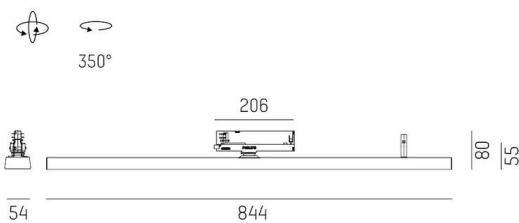

VARIDO 2

149-001010219060

VARIDO 2 BASIC TRACK TRACK SPOTLIGHT WITH 3 PH ADAPTER made of steel sheet, black, similar to RAL 9005, Lens optics with vacuum deposited synthetic reflector beam 66°, light output direct, UGR <19, swiveling 350°, with converter, max. 850mA, dimmability: not dimmable, adapter/ceiling base black, IP20

SKETCH

TECHNICAL DETAILS

Light source	LED
System performance [W]	32
Luminous flux [lm]	4345
Current sec. [mA]	850
Colour temperature	3000K
CRI	>80
UGR	<19
Optics	Lens optics with vacuum deposited synthetic reflector with converter
Converter	not dimmable
Dimmability	direct
Light emission area	66°
Beam angle	220-240V 50/60Hz
Voltage	
Length [mm]	844
Width [mm]	54
Height [mm]	24
IP protection class	IP20
IP protection class	protection cl. II
Material	steel sheet
Colour of body	black
RAL	9005
Colour of adapter / ceiling base	black
Lifetime [h]	L80 B10 50 000
Energy efficiency class	C
Number of luminaires B16A	47
Net weight [kg]	1.49
EAN number	9010506977110

LIGHT DISTRIBUTION CURVE

Energy label

The values are rated values. Power and luminous flux are initially subject to a tolerance of +/- 10%. Colour temperature tolerance: +/- 150 K. The values apply to an ambient temperature of 25°C unless otherwise specified.